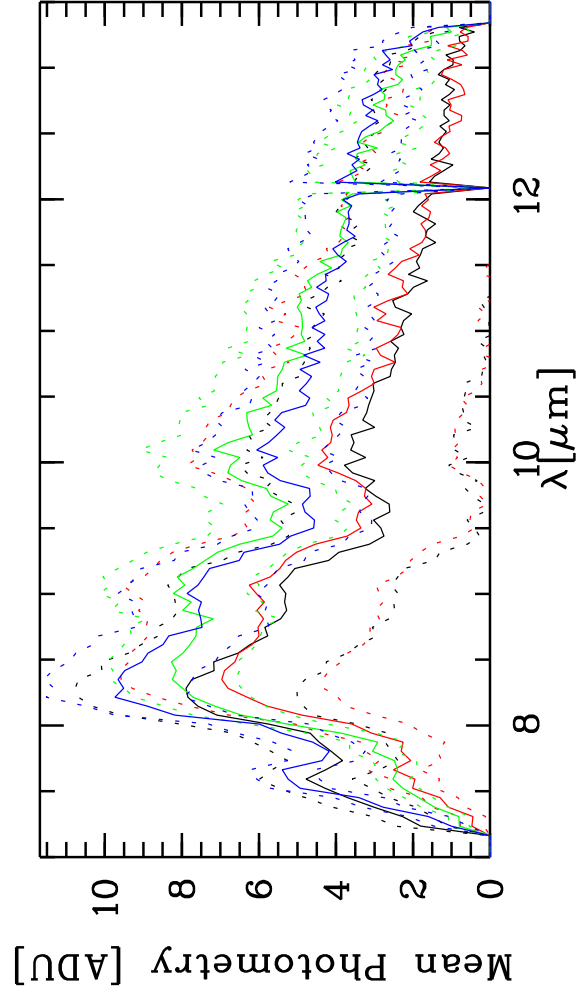

Targ: HD100074/CAL\_FAINT\_HD100074\_MIDI - Stations: U1 - U2 - Mode: HIGH\_SE  
 r.MIDI.2009-05-10T03:38:17.000 started: 2009-05-10T03:29:37 - Pro Science: 0000

Phot. A WINDOW 1  
 Phot. A WINDOW 2  
 Phot. B WINDOW 1  
 Phot. B WINDOW 2

PhotA1:-1.26897E+04  
 PhotA2:-1.26897E+04  
 PhotB1:-1.22955E+04  
 PhotB2:-1.16613E+04  
 1.62041E+04  
 1.50802E+04  
 1.40561E+04  
 1.36005E+04  
 3.38966E+02  
 3.28360E+02  
 5.39947E+02  
 5.49142E+02  
 3.22357E+03  
 3.31757E+03  
 2.53474E+03  
 2.54899E+03