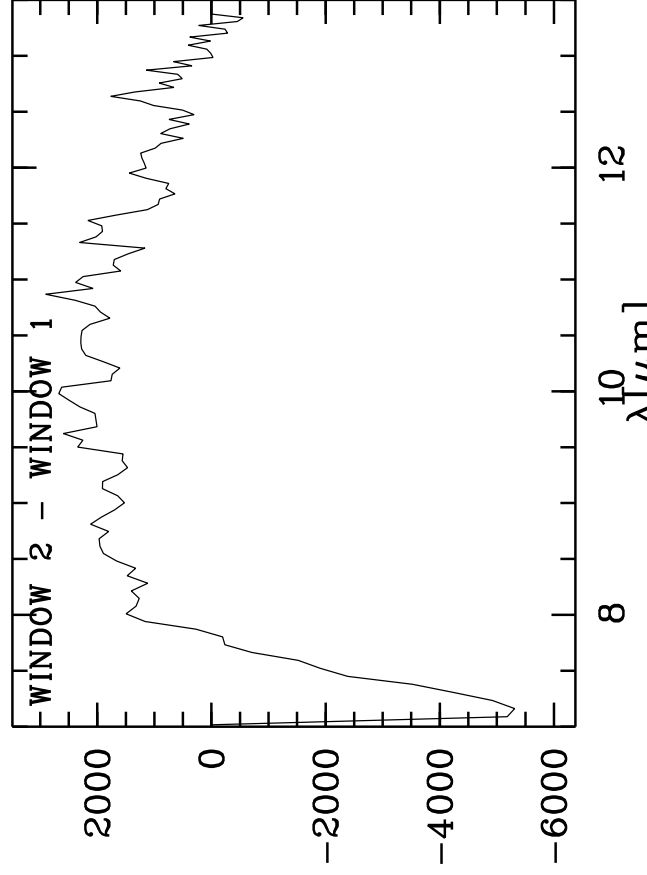

Targ: HD-71538/CAL_HD71538_D - Stations: U2 - U4 - Mode: HIGH_SENS/PRISM
 r.MIDI.2010-01-30T02:26:19.000 started: 2010-01-30T02:10:51 - Pro Science: 0000

Phot. A WINDOW 1
 Phot. A WINDOW 2

Phot. B WINDOW 1
 Phot. B WINDOW 2

PhotA1:-1.85709E+04 -2.05045E+04 -8.24914E+02 -5.88837E+03
 PhotA2:-1.85709E+04 -2.00773E+04 -8.78048E+02 -6.11045E+03
 PhotB1:-1.47794E+04 -1.80882E+04 -4.02692E+02 -4.12750E+03
 PhotB2:-1.47400E+04 -1.81228E+04 -4.44710E+02 -4.13955E+03