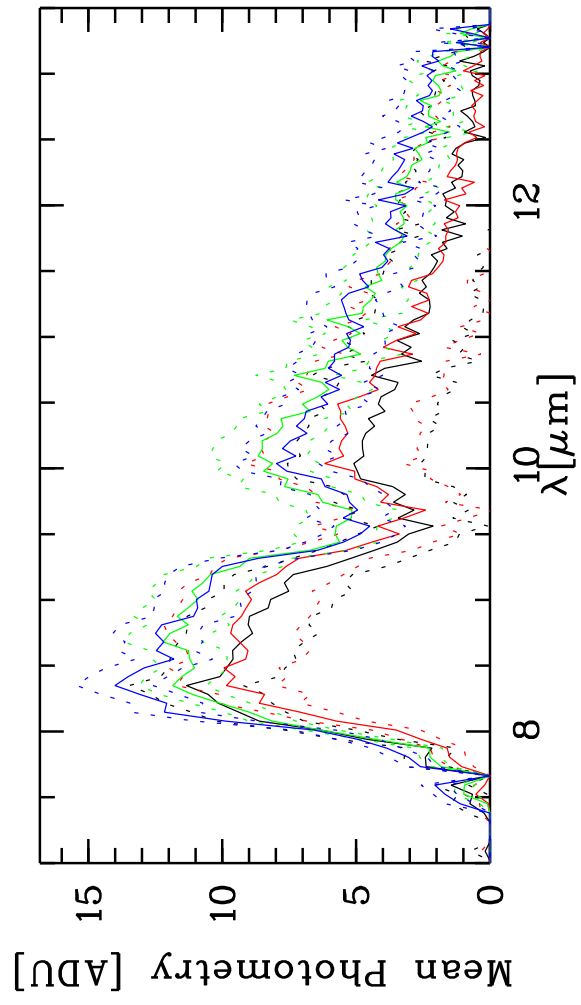

Targ: HD-71538/CAL_HD71538_D - Stations: U2 - U4 - Mode: HIGH_SENS/PRISM
 r.MIDI.2010-01-30T01:12:21.000 started: 2010-01-30T00:53:18 - Pro Science: 0000

Phot. A WINDOW 1
 Phot. A WINDOW 2
 Phot. B WINDOW 1
 Phot. B WINDOW 2

PhotA1:-1.00938E+04
 PhotA2:-1.00938E+04
 PhotB1:-1.04697E+04
 PhotB2:-1.11393E+04
 1.42409E+04
 1.41782E+04
 1.13858E+04
 1.14586E+04
 -3.58956E+02
 -3.60920E+02
 -6.12896E+02
 -6.38796E+02
 -2.35919E+03
 -2.44246E+03
 -2.04136E+03
 -2.07076E+03