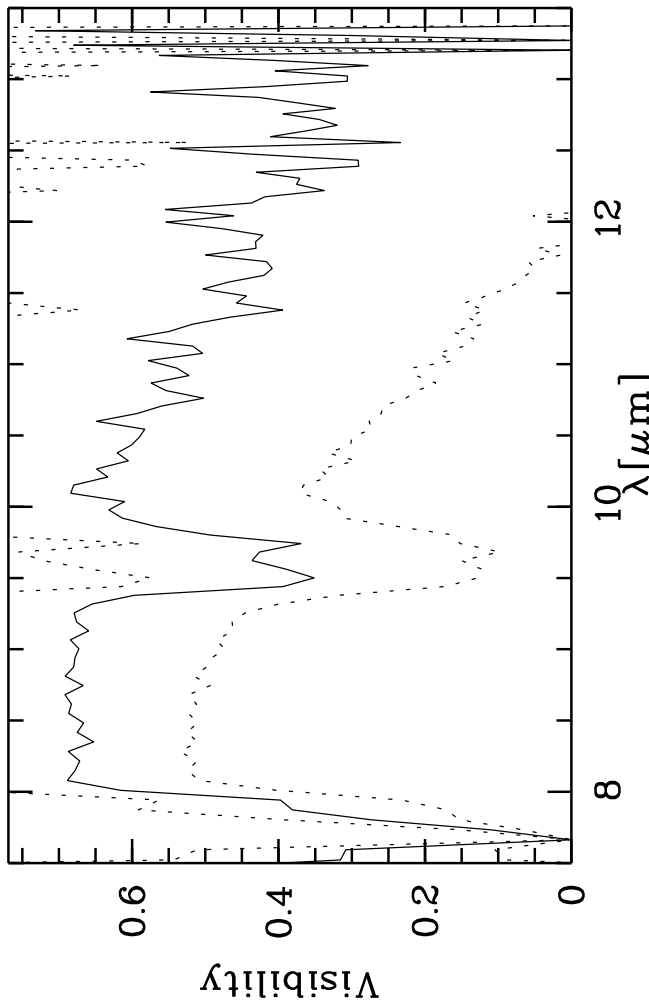

Targ: HD-71538/CAL_HD71538_D - Stations: U2 - U4 - Mode: HIGH_SENS/PRISM
 r.MIDI.2010-01-30T01:12:21.000 started: 2010-01-30T00:53:18 - Pro Science: 0000

Phot. A WINDOW 1
 Phot. A WINDOW 2
 Phot. B WINDOW 1
 Phot. B WINDOW 2

PhotA1:-1.00938E+04
 PhotA2:-1.00938E+04
 PhotB1:-1.04697E+04
 PhotB2:-1.11393E+04
 1.42409E+04
 1.41782E+04
 1.13858E+04
 1.14586E+04
 -3.58956E+02
 -3.60920E+02
 -6.12896E+02
 -6.38796E+02
 -2.35919E+03
 -2.44246E+03
 -2.04136E+03
 -2.07076E+03