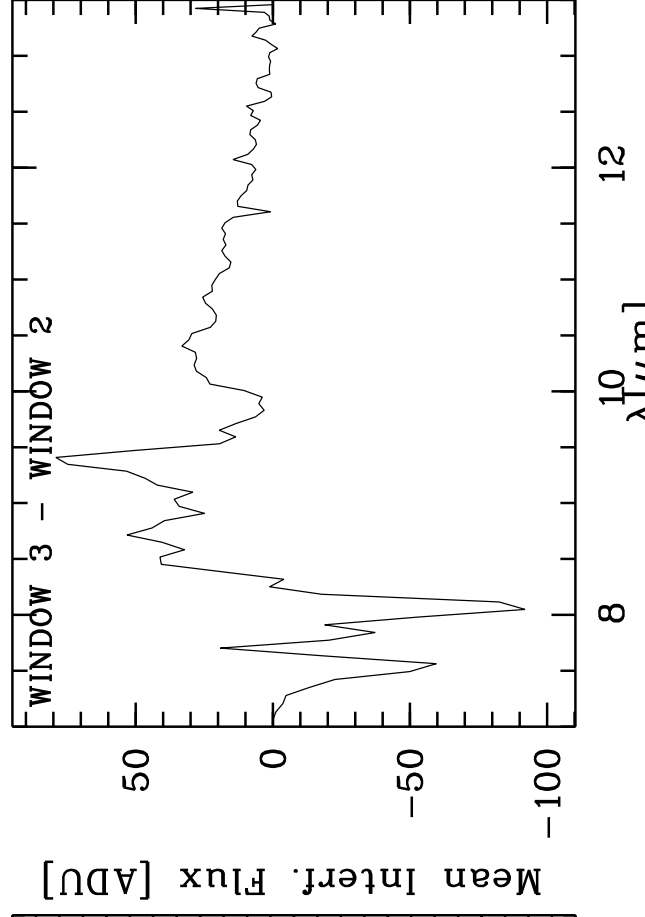

Targ: BetGru/CAL_BetGru-0 - Stations: E0 - G0 - Mode: SCI_PHOT/PRISM
 r.MIDI.2006-05-21T09:28:32.946 started: 2006-05-21T09:15:42 - Pro Science: 0000

WINDOW 1
 WINDOW 2

WINDOW 3
 WINDOW 4

PhotoA: 2.40772E+03 -2.77148E+04 -1.60997E+04 -2.13415E+03
 Int2: -3.00320E+03 -4.98785E+04 -2.45013E+04 -6.36507E+03
 Int3: 8.07391E+02 -5.16590E+04 -2.58260E+04 -6.70309E+03
 PhotoB: -1.02654E+03 -2.25467E+04 -1.09658E+04 -1.86481E+03