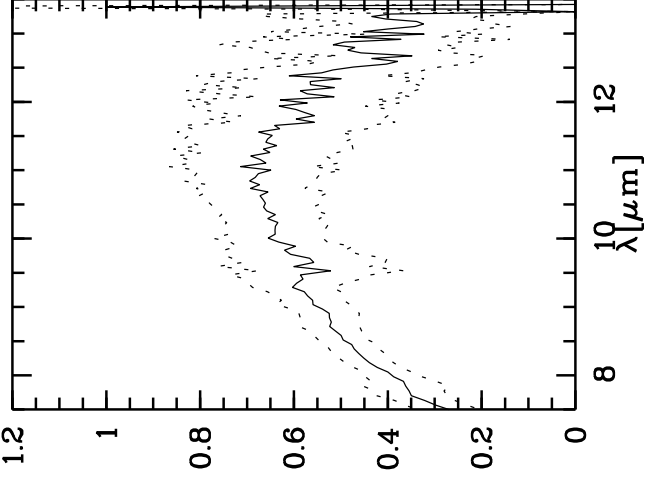

Targ: 30Psc/CAL_30Psc_raqr-0 - Stations: E0 - H0 - Mode: SCI_PHOT/PRISM
 r.MIDI.2008-06-06T10:05:02.945 started: 2008-06-06T10:00:44 - Pro Science: 0000

WINDOW 1
 WINDOW 2

WINDOW 3
 WINDOW 4

PhotA: -1.08480E+04 -1.12776E+04 -1.11066E+03 -2.13418E+03
 Int2: -1.17058E+04 -1.31507E+04 -2.10392E+03 -2.27787E+03
 Int3: -1.00463E+04 -1.44448E+04 -2.20209E+03 -2.18865E+03
 PhotB: -1.34108E+04 -1.19125E+04 -1.18108E+03 -2.09050E+03