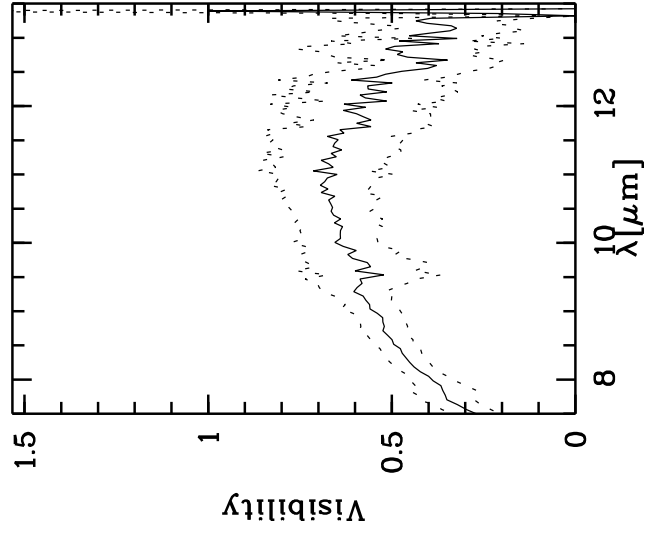

Targ: 30Psc/CAL_30Psc_raqr-0 - Stations: E0 - H0 - Mode: SCI_PHOT/PRISM
 r.MIDI.2008-06-06T10:05:02.945 started: 2008-06-06T10:00:44 - Pro Science: 0000

WINDOW 1
 WINDOW 2

WINDOW 3
 WINDOW 4

PhotA: -1.08480E+04 -1.12776E+04 -1.11066E+03 -2.13418E+03
 Int2: -1.17058E+04 -1.31507E+04 -2.10392E+03 -2.27787E+03
 Int3: -1.00463E+04 -1.44448E+04 -2.20209E+03 -2.18865E+03
 PhotB: -1.34108E+04 -1.19125E+04 -1.18108E+03 -2.09050E+03