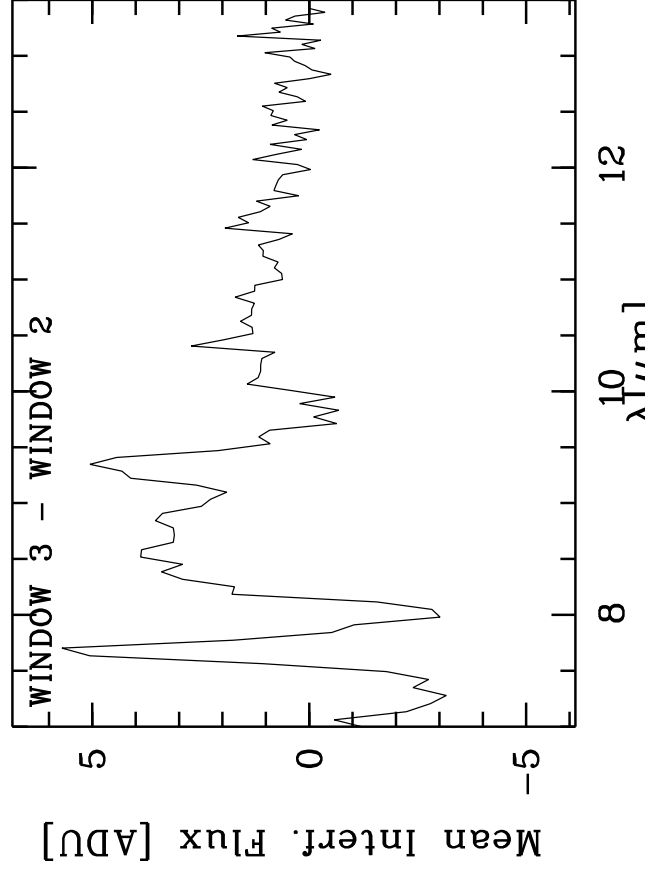

Targ: 30Psc/CAL_30Psc_raqr-0 - Stations: E0 - H0 - Mode: SCI_PHOT/PRISM
 r.MIDI.2008-06-06T10:05:02.945 started: 2008-06-06T10:00:44 - Pro Science: 0000

WINDOW 1
 WINDOW 2

WINDOW 3
 WINDOW 4

PhotA: -1.08480E+04 -1.12776E+04 -1.11066E+03 -2.13418E+03
 Int2: -1.17058E+04 -1.31507E+04 -2.10392E+03 -2.27787E+03
 Int3: -1.00463E+04 -1.44448E+04 -2.20209E+03 -2.18865E+03
 PhotB: -1.34108E+04 -1.19125E+04 -1.18108E+03 -2.09050E+03