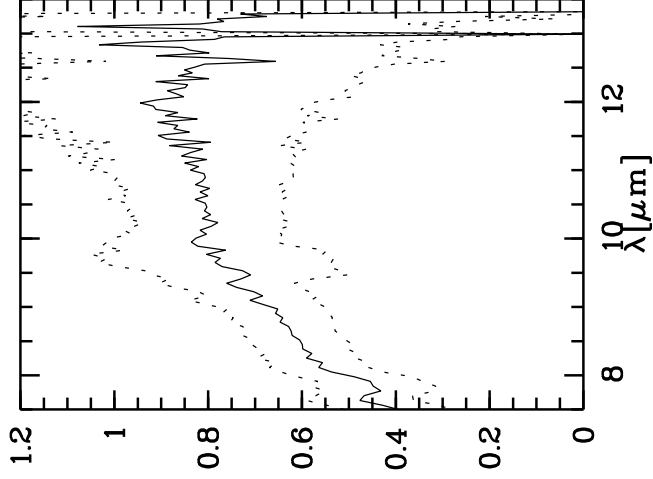

Targ: 30Psc/CAL_30Psc_raqr-0 - Stations: H0 - D0 - Mode: SCI_PHOT/PRISM
 r.MIDI.2008-05-22T09:39:50.179 started: 2008-05-22T09:31:26 - Pro Science: 0000

WINDOW 1
 WINDOW 2

WINDOW 3
 WINDOW 4

PhotA: -1.16318E+04 -1.68037E+04 -1.26389E+03 -2.10623E+03
 Int2: -1.14074E+04 -1.67309E+04 -2.31085E+03 -2.56624E+03
 Int3: -1.39980E+04 -1.80280E+04 -2.41660E+03 -2.62858E+03
 PhotB: -1.26368E+04 -1.52081E+04 -1.00912E+03 -2.50832E+03