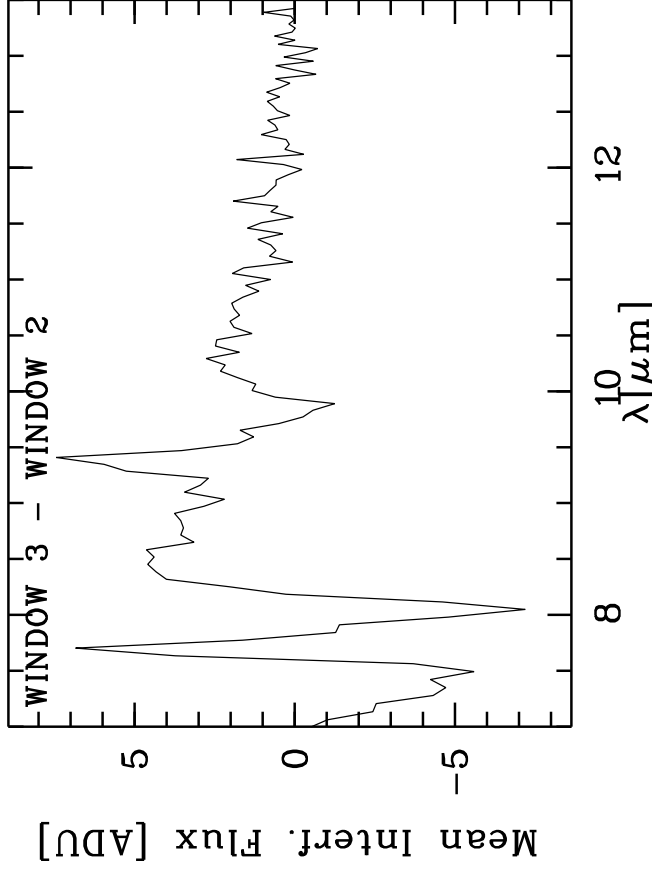

Targ: 30Psc/CAL_30Psc_raqr-0 - Stations: H0 - D0 - Mode: SCI_PHOT/PRISM
 r.MIDI.2008-05-22T09:39:50.179 started: 2008-05-22T09:31:26 - Pro Science: 0000

WINDOW 1
 WINDOW 2

WINDOW 3
 WINDOW 4

PhotA: -1.16318E+04 -1.68037E+04 -1.26389E+03 -2.10623E+03
 Int2: -1.14074E+04 -1.67309E+04 -2.31085E+03 -2.56624E+03
 Int3: -1.39980E+04 -1.80280E+04 -2.41660E+03 -2.62858E+03
 PhotB: -1.26368E+04 -1.52081E+04 -1.00912E+03 -2.50832E+03