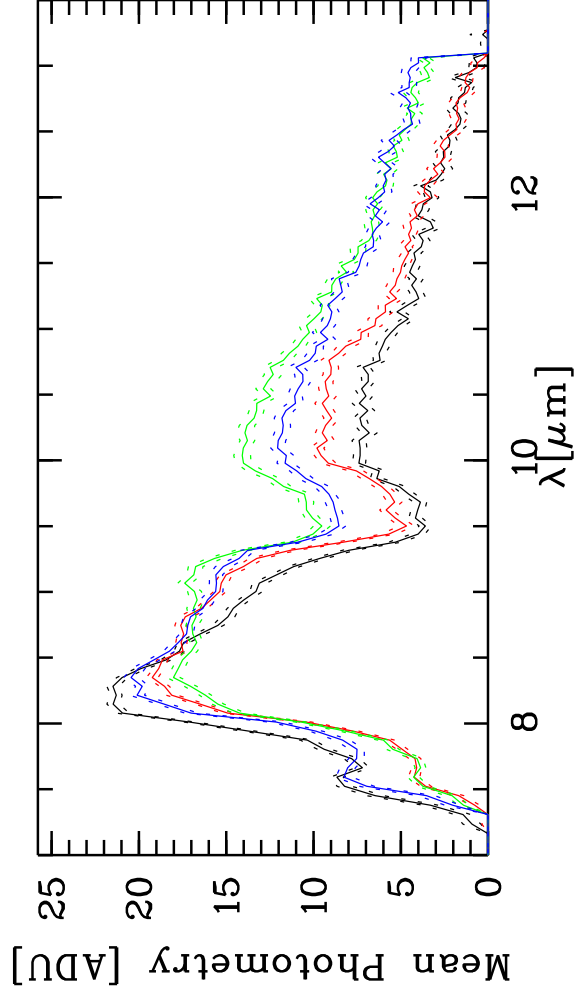

HD107446 - TF: 6.45700E-01 6.76200E-01 5.75500E-01 5.75500E-01 4.79200E-01  
 Targ: HD107446/CAL\_HD107446\_MIDI - Stations: E0 - H0 - Mode: HIGH\_SENS/PR  
 r.MIDI.2009-04-24T04:13:57.000 started: 2009-04-24T04:09:51 - Pro Science: 0000

Phot. A WINDOW 1    Phot. B WINDOW 1  
 Phot. A WINDOW 2    Phot. B WINDOW 2

PhotA1:-9.76427E+03 -1.14583E+04 -7.52610E+02 -1.67382E+03  
 PhotA2:-9.76427E+03 -1.19201E+04 -7.80995E+02 -1.69708E+03  
 PhotB1:-9.84442E+03 -1.30286E+04 -1.04274E+03 -1.77027E+03  
 PhotB2:-9.93232E+03 -1.33759E+04 -1.04007E+03 -1.77518E+03