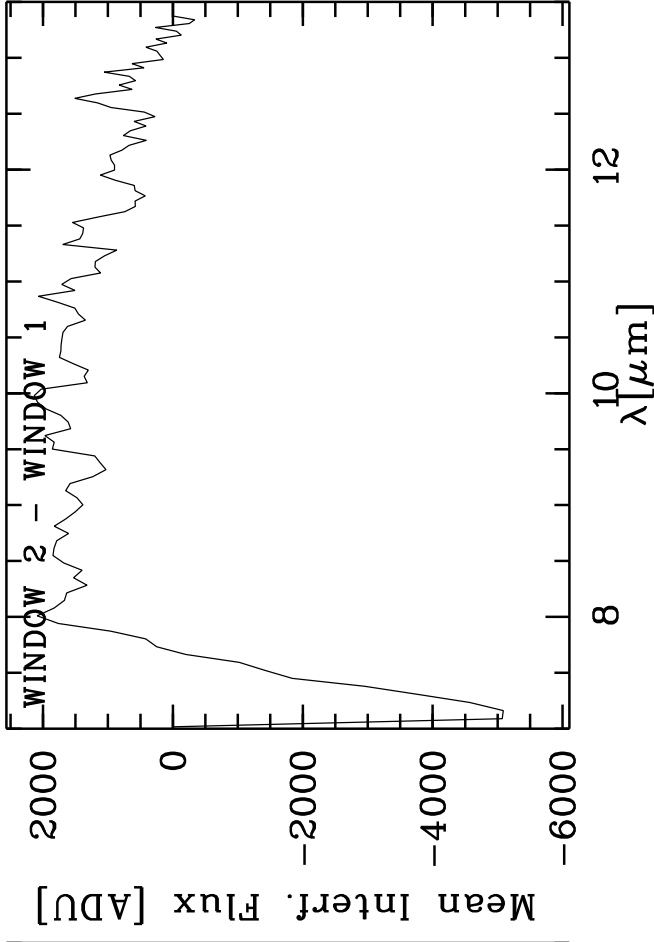

HD020720 - TF: 4.43800E-01 4.74800E-01 5.52700E-01 5.52700E-01 7.05000E-01
 Targ: hd-20720/CAL_03:19-21-(112-Jy) - Stations: E0 - G0 - Mode: HIGH_SENS/
 r.MIDI.2009-11-03T06:30:44.000 started: 2009-11-03T06:30:02 - Pro Science: 0000

PhotA1: -6.15153E+03 -1.52683E+04 -4.03286E+03 -1.80221E+03
 PhotA2: -6.15153E+03 -1.56194E+04 -4.26467E+03 -1.81154E+03
 PhotB1: -6.24574E+03 -1.43029E+04 -3.80211E+03 -1.69037E+03
 PhotB2: -6.25503E+03 -1.40614E+04 -3.90381E+03 -1.72878E+03