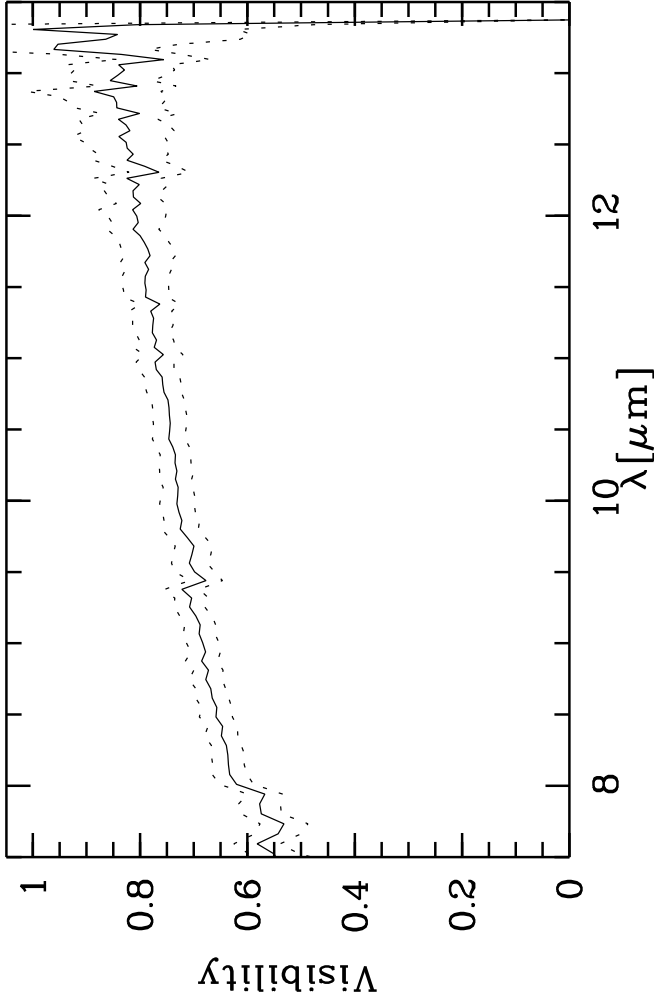

HD020720 - TF: 4.43800E-01 4.74800E-01 5.52700E-01 5.52700E-01 7.05000E-01
 Targ: hd-20720/CAL_03:19-21-(112-Jy) - Stations: E0 - G0 - Mode: HIGH_SENS/
 r.MIDI.2009-11-03T06:30:44.000 started: 2009-11-03T06:30:02 - Pro Science: 0000

PhotA1: -6.15153E+03 -1.52683E+04 -4.03286E+03 -1.80221E+03
 PhotA2: -6.15153E+03 -1.56194E+04 -4.26467E+03 -1.81154E+03
 PhotB1: -6.24574E+03 -1.43029E+04 -3.80211E+03 -1.69037E+03
 PhotB2: -6.25503E+03 -1.40614E+04 -3.90381E+03 -1.72878E+03