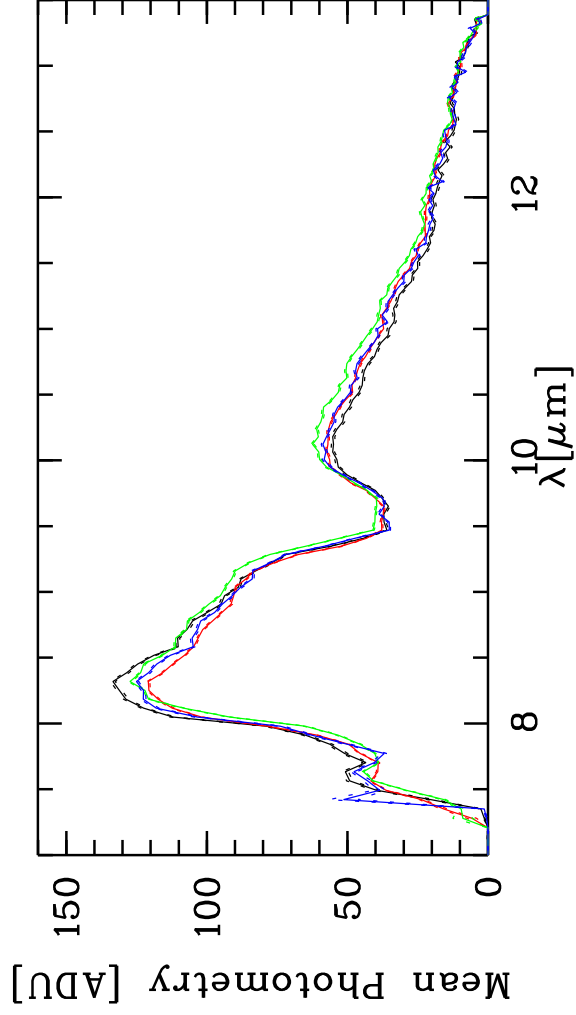

Targ: AlpHya/CAL_Alphya_VHya_2 - Stations: H0 - D0 - Mode: SCI_PHOT/PRISM
 r.MIDI.2009-12-21T06:27:39.850 started: 2009-12-21T06:07:07 - Pro Science: 0000

PhotA:-1.33534E+04_1.31247E+04_2.68490E+03_1.89145E+03
 Int2:-1.06555E+04_1.60553E+04_4.86987E+03_2.31581E+03
 Int3:-1.32634E+04_1.74366E+04_5.08734E+03_2.35885E+03
 PhotB:-1.40078E+04_1.39374E+04_2.37404E+03_1.93301E+03