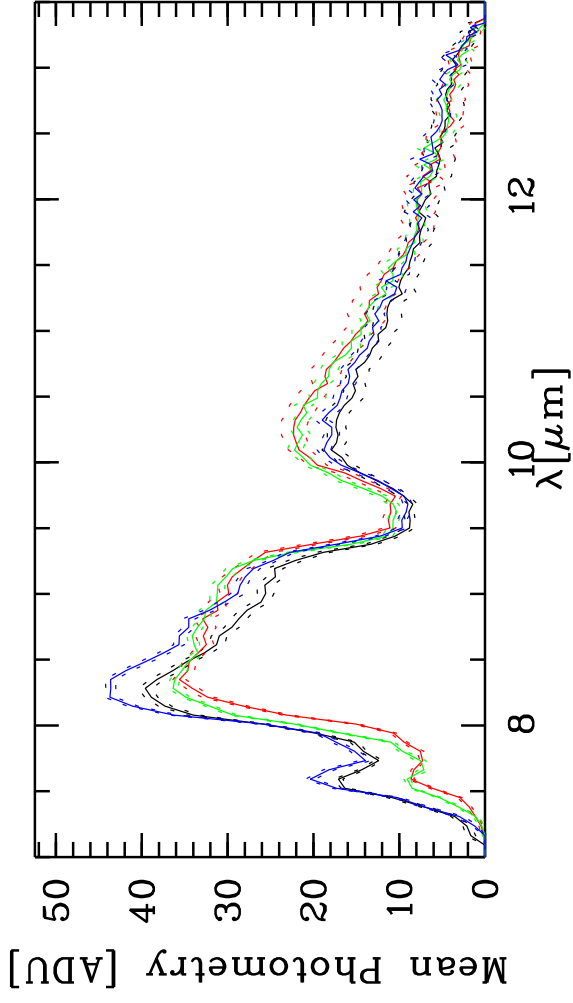

Targ: alf-Ari/alf-Ari - Stations: K0 - H0 - Mode: HIGH\_SENS/PRISM  
 r.MIDI.2009-09-07T07:01:04.000 started: 2009-09-07T06:50:28 - Pro Science: 0000

Phot. A WINDOW 1  
 Phot. A WINDOW 2  
 Phot. B WINDOW 1  
 Phot. B WINDOW 2

PhotA1:-1.02950E+04-1.13160E+04-1.53640E+03-1.91636E+03  
 PhotA2:-1.02950E+04-1.17151E+04-1.59786E+03-1.95694E+03  
 PhotB1:-9.69350E+03-1.26052E+04-1.59803E+03-1.68721E+03  
 PhotB2:-9.25200E+03-1.21025E+04-1.66598E+03-1.68288E+03