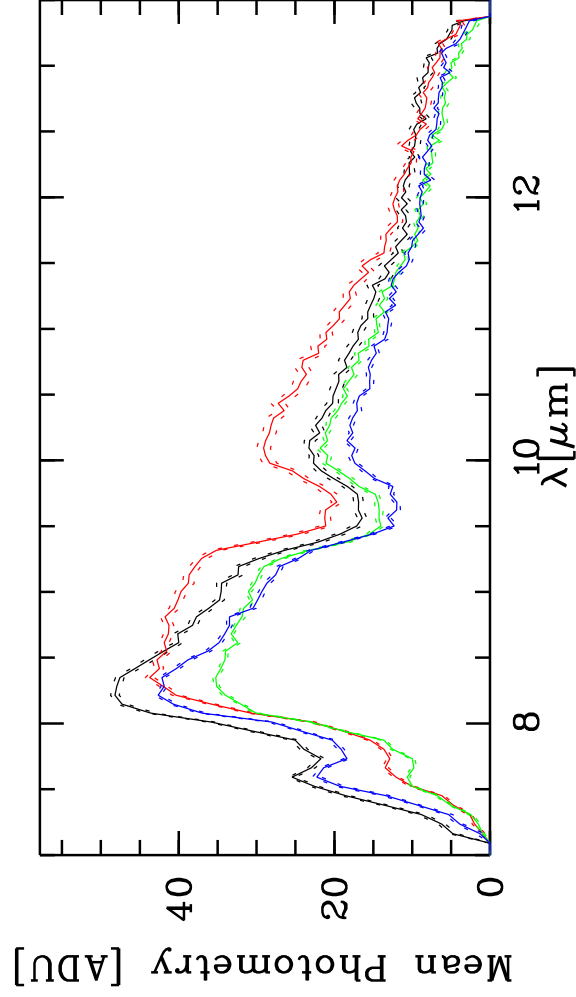

HD004128 - TF: 3.00000E-01 3.10900E-01 3.26300E-01 3.26300E-01 2.23600E-01  
 Targ: hd4128/CAL\_HD4128-E-1 - Stations: H0 - D0 - Mode: HIGH\_SENS/PRISM  
 r.MIDI.2009-09-07T07:36:28.000 started: 2009-09-07T07:29:25 - Pro Science: 0000

Phot. A WINDOW 1  
 Phot. A WINDOW 2  
 Phot. B WINDOW 1  
 Phot. B WINDOW 2

PhotA1:-7.87794E+03-1.39878E+04-2.20869E+03-1.76859E+03  
 PhotA2:-7.87794E+03-1.38853E+04-2.27506E+03-1.77713E+03  
 PhotB1:-1.21992E+04-1.13868E+04-1.70665E+03-1.72876E+03  
 PhotB2:-1.20819E+04-1.16228E+04-1.78985E+03-1.73992E+03