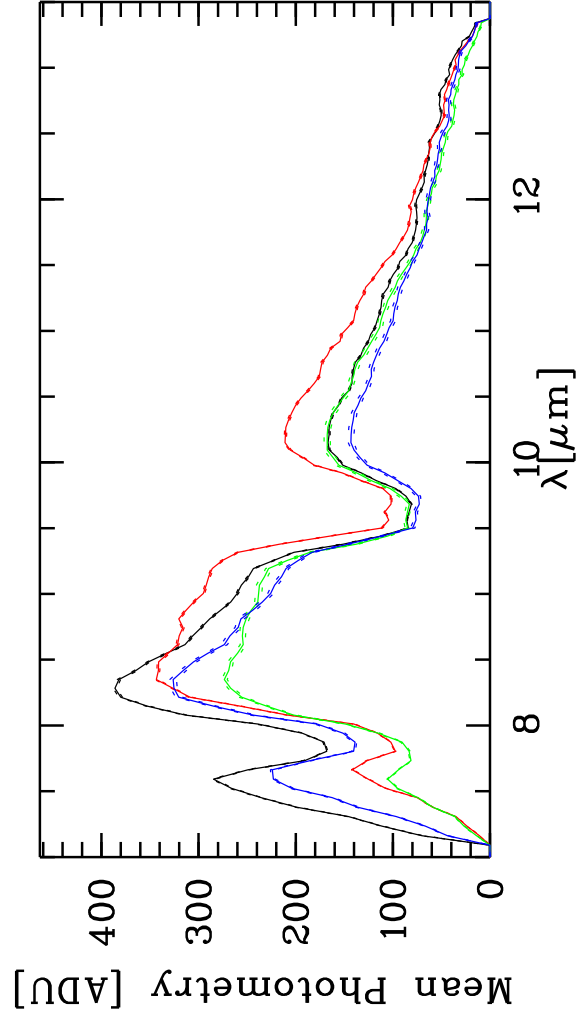

Targ: alf-Tau/alf-Tau - Stations: H0 - D0 - Mode: HIGH_SENS/PRISM
 r.MIDI.2009-08-10T09:45:36.000 started: 2009-08-10T09:33:14 - Pro Science: 0000

Phot. A WINDOW 1
 Phot. A WINDOW 2
 Phot. B WINDOW 1
 Phot. B WINDOW 2

PhotA 1:3.42884E+03 -2.88395E+04 -1.63822E+04 -2.22439E+03
 PhotA 2:3.42884E+03 -2.86352E+04 -1.62058E+04 -2.21960E+03
 PhotB 1:-1.06565E+03 -2.38494E+04 -1.27028E+04 -2.90625E+03
 PhotB 2:-3.04960E+03 -2.50282E+04 -1.35974E+04 -2.95769E+03