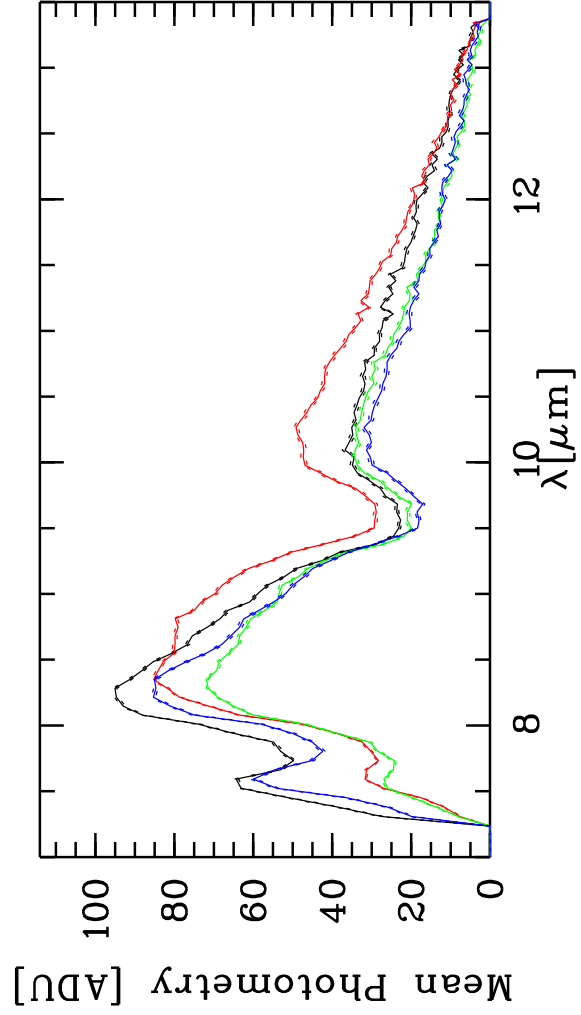

Targ: Alphard/CAL\_Alphard\_MIDI - Stations: E0 - G0 - Mode: HIGH\_SENS/PRISM  
 r.MIDI.2009-04-20T23:41:34.000 started: 2009-04-20T23:32:21 - Pro Science: 0000

Phot. A WINDOW 1    Phot. B WINDOW 1  
 Phot. A WINDOW 2    Phot. B WINDOW 2

PhotA1:-6.95000E+03-1.72018E+04-3.88080E+03-2.01118E+03  
 PhotA2:-6.95000E+03-1.62899E+04-3.96054E+03-2.04738E+03  
 PhotB1:-8.26051E+03-1.51820E+04-2.88091E+03-1.98413E+03  
 PhotB2:-7.40477E+03-1.52858E+04-3.12979E+03-1.97515E+03