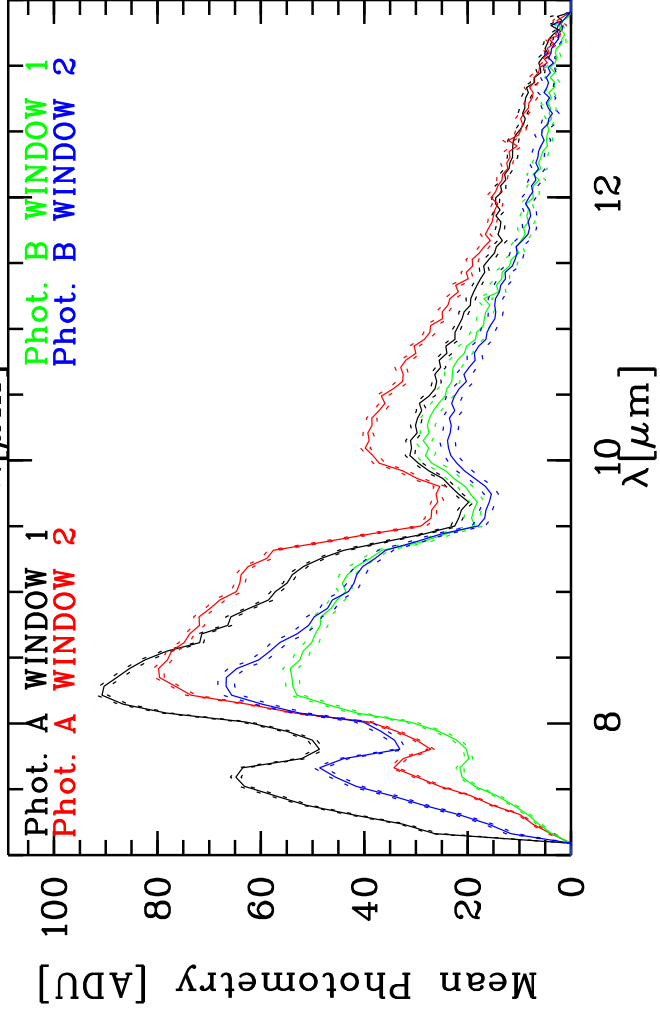

Targ: hd-48915/CAL_06:45-16-(99-Jy)
 Mode: HIGH_SENS
 OBsStart: 2008-11-24T05:31:53

Grism: PRISM
 Pro Science: 0
 Stations: H0 - D0