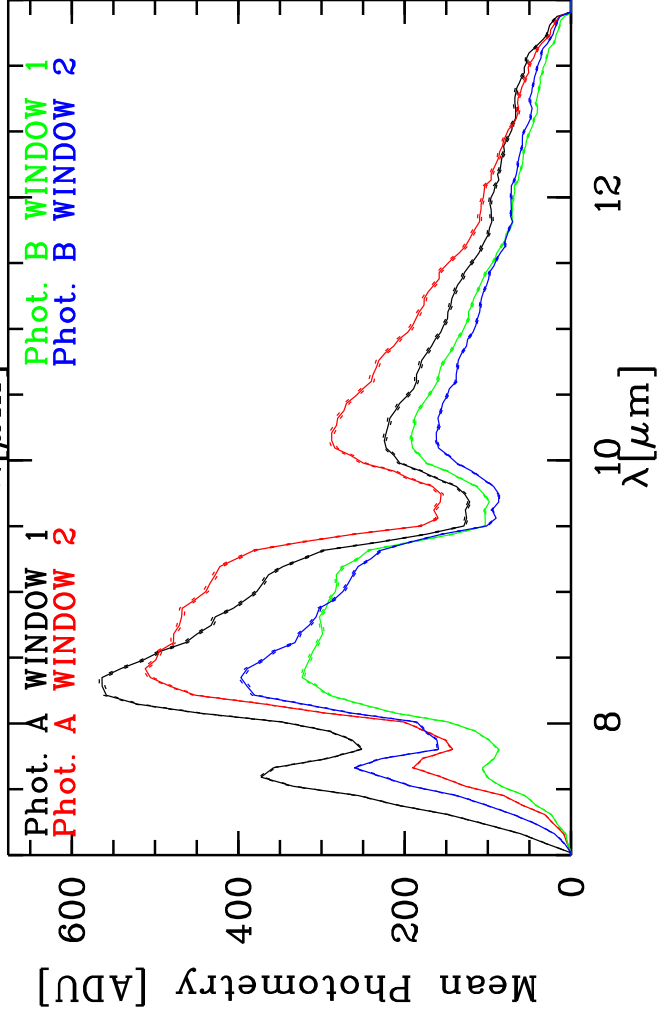

Targ: alf-Boo/alf-Boo
Mode: HIGH_SENS
Date: 2007-07-15T00:11:37

Grism: PRISM
Pro Science: 0
Stations: K0 - A0

PhotA: 9.70030E+03 - 3.86154E+04 - 2.26054E+04 - 2.40723E+03
PhotA: 29.70030E+03 - 3.94552E+04 - 2.29204E+04 - 2.59124E+03
PhotB: 2.48292E+03 - 2.61643E+04 - 1.46577E+04 - 2.10162E+03
PhotB: 2.22378E+03 - 2.69164E+04 - 1.58300E+04 - 2.25041E+03