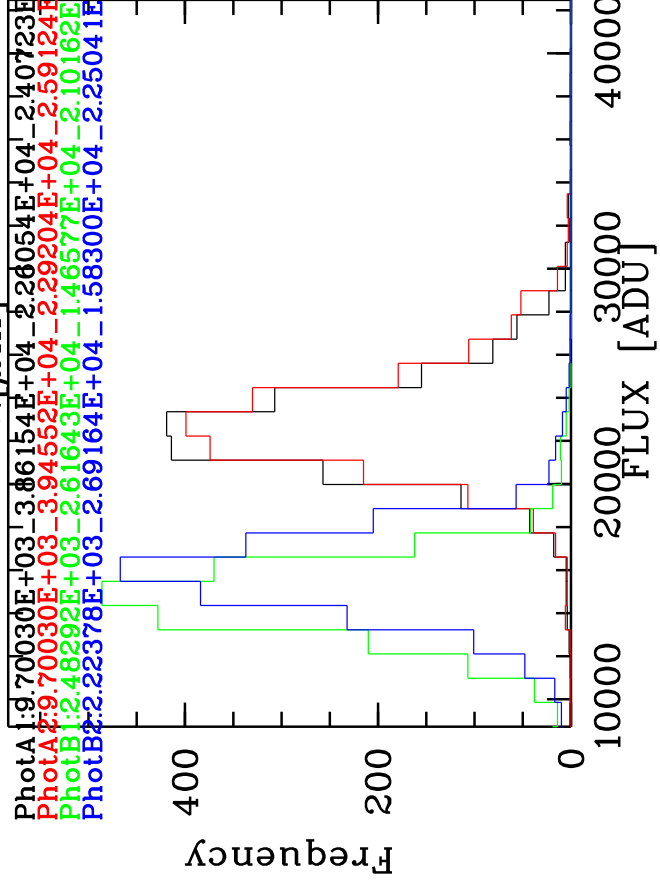

Targ: alf-Boo/alf-Boo
Mode: HIGH_SENS
Date: 2007-07-15T00:11:37

Grism: PRISM
Pro Science: 0
Stations: K0 - A0

PhotA: 9.70030E+03 - 3.86154E+04 - 2.26054E+04 - 2.40723E+03
PhotA: 29.70030E+03 - 3.94552E+04 - 2.29204E+04 - 2.59124E+03
PhotB: 2.48292E+03 - 2.61643E+04 - 1.46577E+04 - 2.10162E+03
PhotB: 2.22378E+03 - 2.69164E+04 - 1.58300E+04 - 2.25041E+03