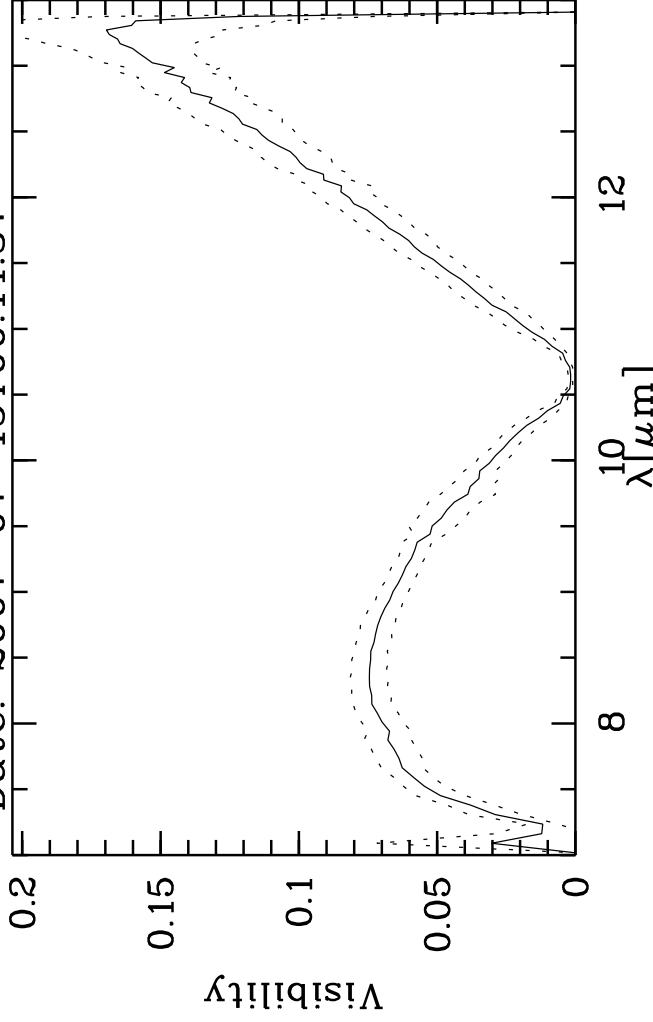

Targ: alf-Boo/alf-Boo
Mode: HIGH_SENS
Date: 2007-07-15T00:11:37

Grism: PRISM
Pro Science: 0
Stations: K0 - A0

PhotA: 9.70030E+03 - 3.86154E+04 - 2.26054E+04 - 2.40723E+03
PhotA: 29.70030E+03 - 3.94552E+04 - 2.29204E+04 - 2.59124E+03
PhotB: 2.48292E+03 - 2.61643E+04 - 1.46577E+04 - 2.10162E+03
PhotB: 2.22378E+03 - 2.69164E+04 - 1.58300E+04 - 2.25041E+03