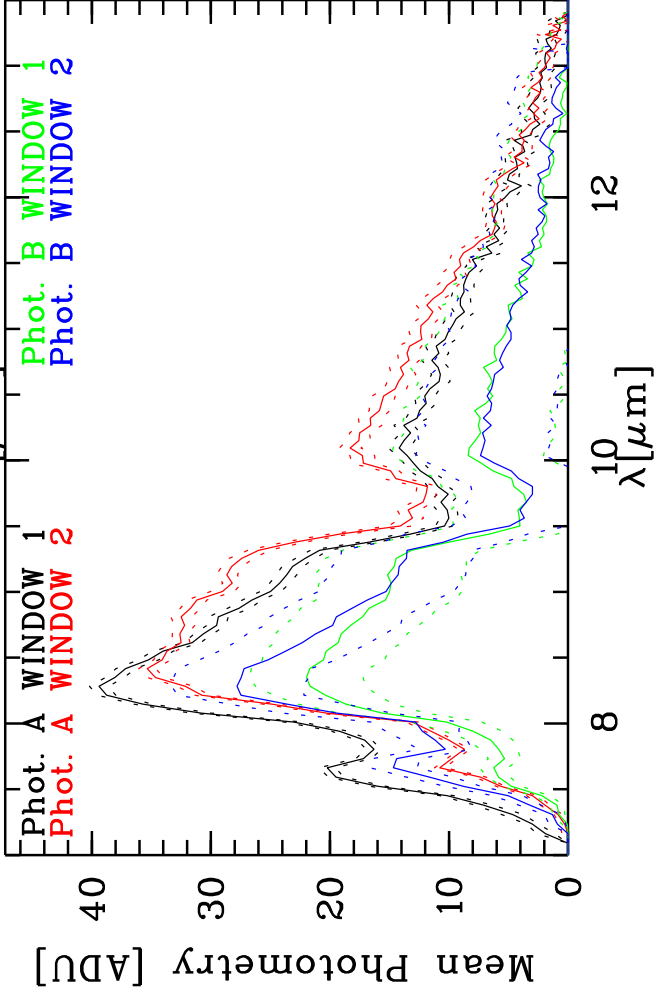

Targ: tetcen/CAL_tetcen-C-1
 Mode: HIGH_SENS
 Date: 2008-05-23T23:53:41

Grism: PRISM
 Pro Science: 0
 Stations: H0 - D0