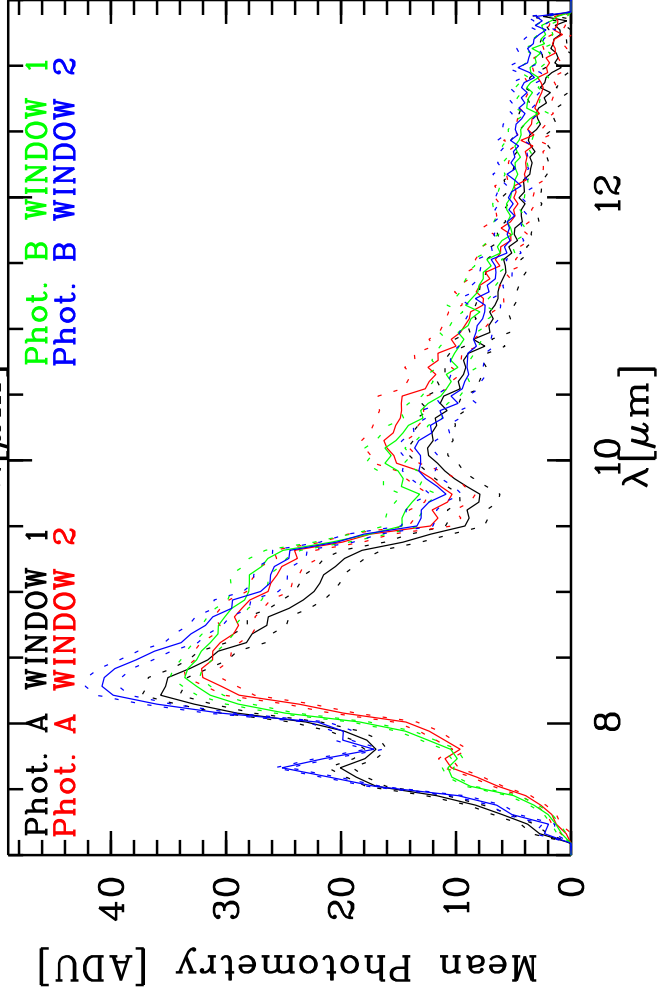

Targ: tetcen/CAL\_tetcen-D-1  
 Mode: HIGH\_SENS  
 Date: 2008-05-24T02:12:41

Grism: PRISM  
 Pro Science: 0  
 Stations: H0 - A0