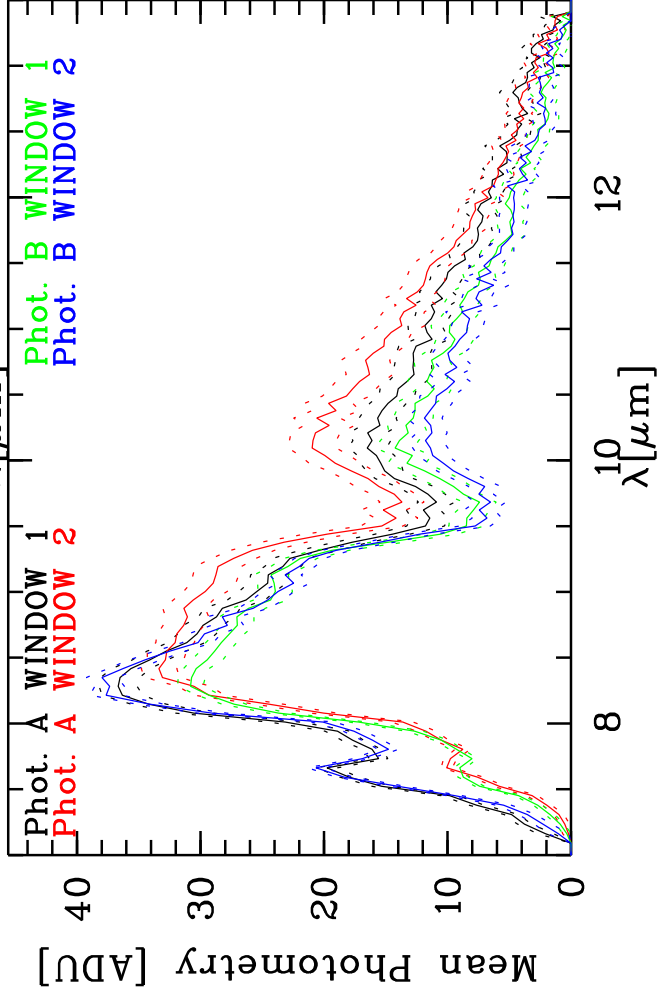

Targ: tetcen/CAL_tetcen-C-1
 Mode: HIGH_SENS
 Date: 2008-05-23T00:21:39

Grism: PRISM
 Pro Science: 0
 Stations: H0 - D0