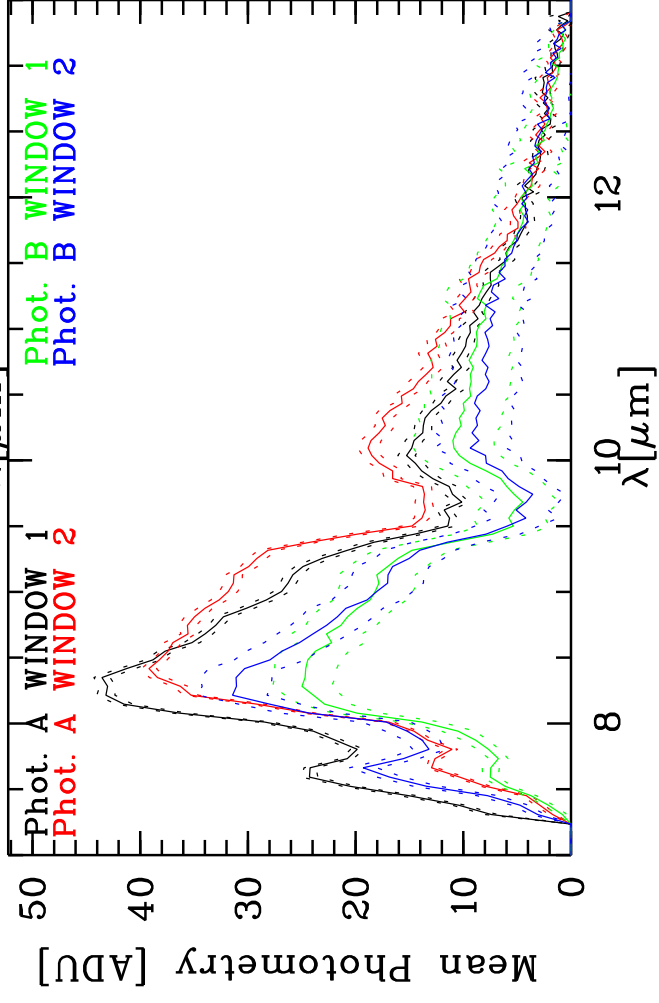

Targ: tecten/CAL_tecten-C-1
 Mode: HIGH_SENS
 Date: 2008-05-23T00:55:28

Grism: PRISM
 Pro Science: 0
 Stations: H0 - D0