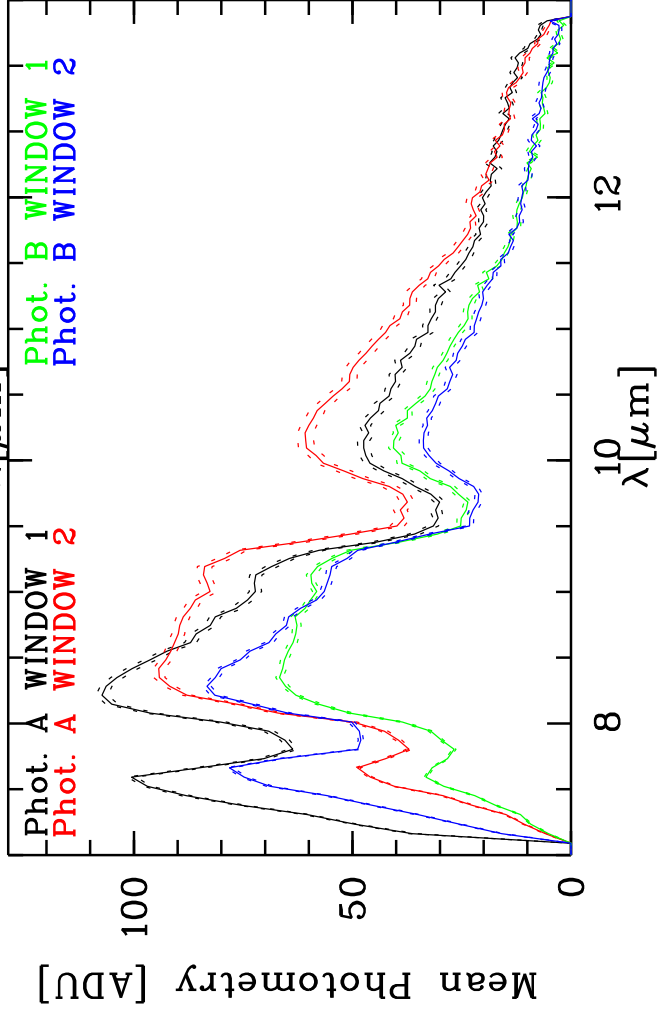

Targ: hd-20720/CAL\_03:19-21-(112-Jy)  
 Mode: HIGH\_SENS  
 Date: 2007-09-21T06:26:27

Grism: PRISM  
 Pro Science: 0  
 Stations: K0 - A0