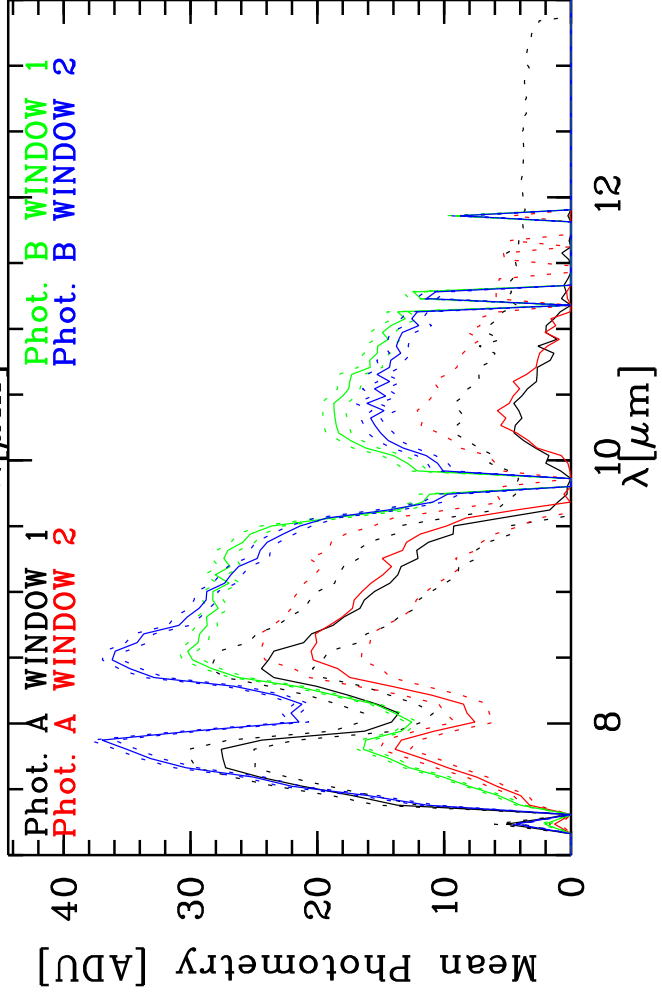

Targ: hd-216386/CAL\_22:52-07-(64-Jy)  
 Mode: HIGH\_SENS  
 Date: 2007-08-13T05:36:48

Grism: PRISM  
 Pro Science: 0  
 Stations: KO - G1