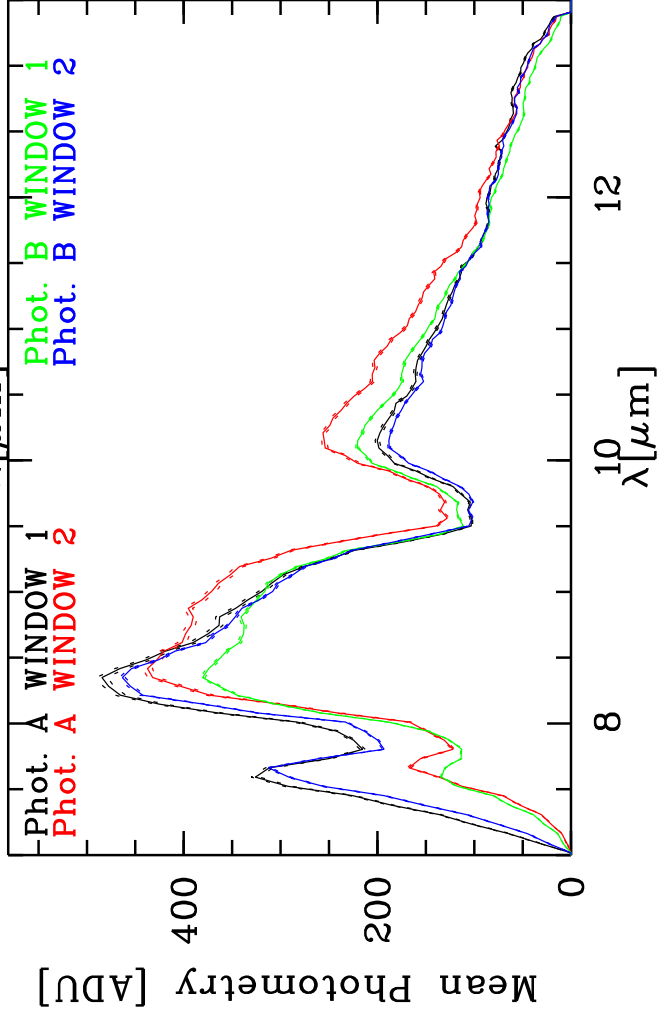

Targ: alf-Boo/alf-Boo
 Mode: HIGH_SENS
 Date: 2007-07-04T01:05:21

Grism: PRISM
 Pro Science: 0
 Stations: H0 - G0

PhotA [5.19521E+03 -3.20630E+04 -1.94523E+04 -2.86699E+03
 PhotB [2.519521E+03 -3.22256E+04 -1.96190E+04 -2.84081E+03
 PhotB [1.000000E+00 -2.73545E+04 -1.67240E+04 -2.15198E+03
 PhotB [2.000000E+00 -2.88848E+04 -1.83683E+04 -2.23486E+03