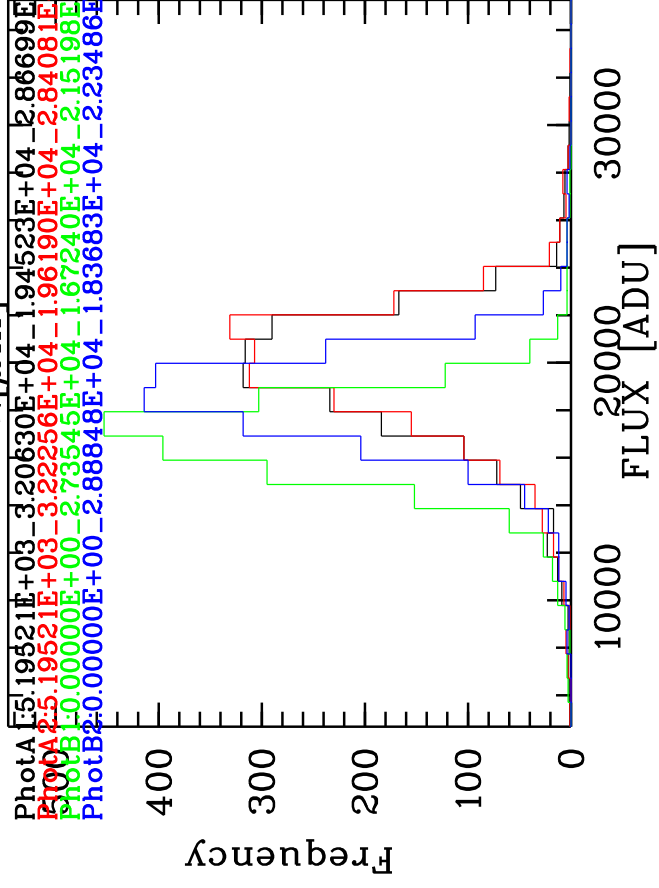

Targ: alf-Boo/alf-Boo
 Mode: HIGH_SENS
 Date: 2007-07-04T01:05:21

Grism: PRISM
 Pro Science: 0
 Stations: H0 - G0

PhotA [5.19521E+03 -3.20630E+04 -1.94523E+04 -2.86699E+03
 PhotB [2.519521E+03 -3.22256E+04 -1.96190E+04 -2.84081E+03
 PhotB [1.000000E+00 -2.73545E+04 -1.67240E+04 -2.15198E+03
 PhotB [2.000000E+00 -2.88848E+04 -1.83683E+04 -2.23486E+03