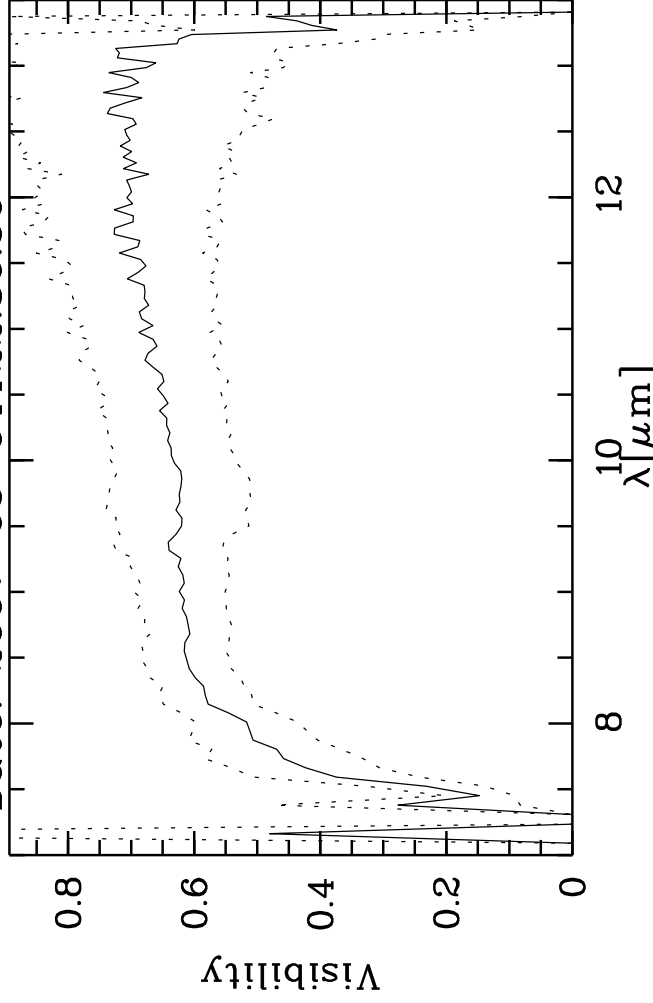

Targ: HD81420/STD\_HD81420\_0925-0507  
 Mode: HIGH\_SENS  
 Date: 2007-05-04T22:36:56

Grism: PRISM  
 Pro Science: 0  
 Stations: U2 - U4