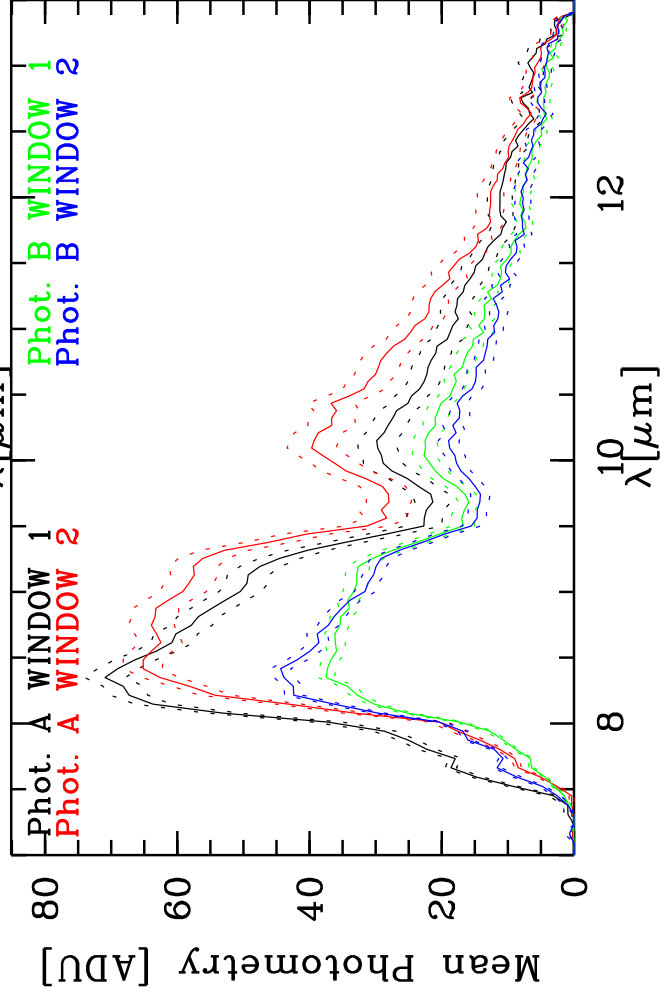

Targ: HD81420/STD\_HD81420\_0925-0507  
 Mode: HIGH\_SENS  
 Date: 2007-05-04T22:36:56

Grism: PRISM  
 Pro Science: 0  
 Stations: U2 - U4