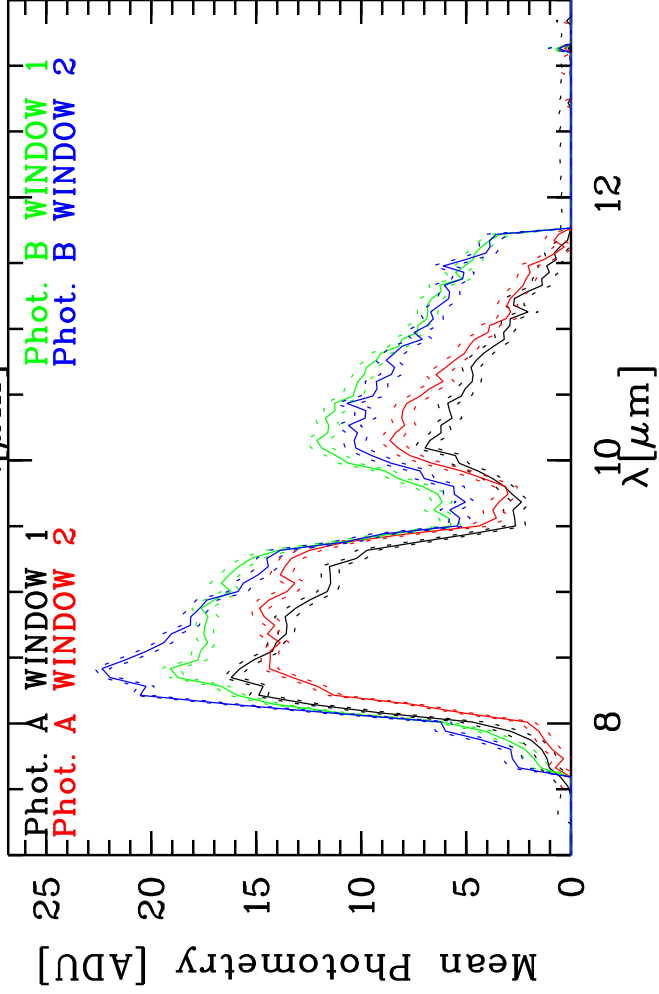

Targ: hd129989/CAL\_hd129989  
 Mode: HIGH\_SENS  
 Date: 2007-04-17T03:14:51

Grism: PRISM  
 Pro Science: 0  
 Stations: H0 - G0