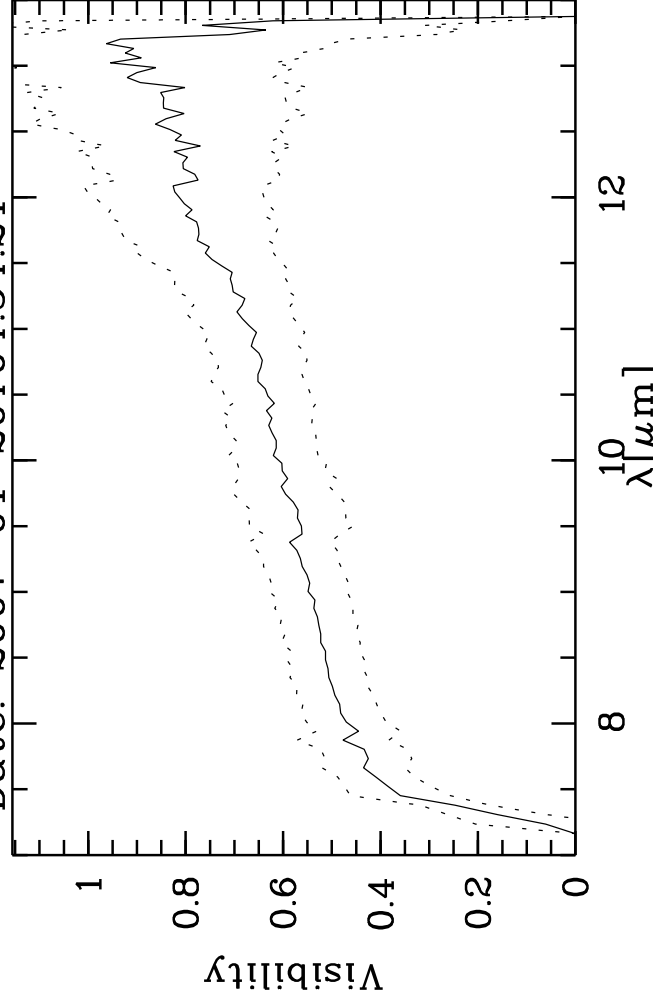

Targ: hd82668/CAL_hd82668-2
Mode: HIGH_SENS
Date: 2007-01-20T04:54:21

Grism: PRISM
Pro Science: 0
Stations: H0 - D0