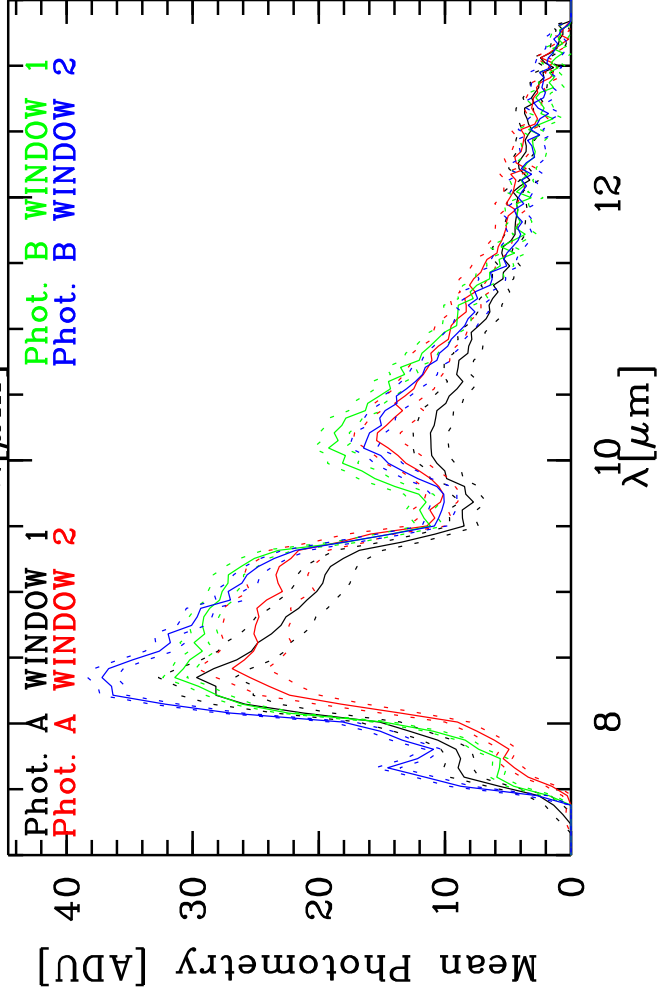

Targ: HD123139/CAL\_HD123139\_16m-1  
 Mode: HIGH\_SENS  
 Date: 2007-01-17T07:45:45

Grism: PRISM  
 Pro Science: 0  
 Stations: E0 - G0