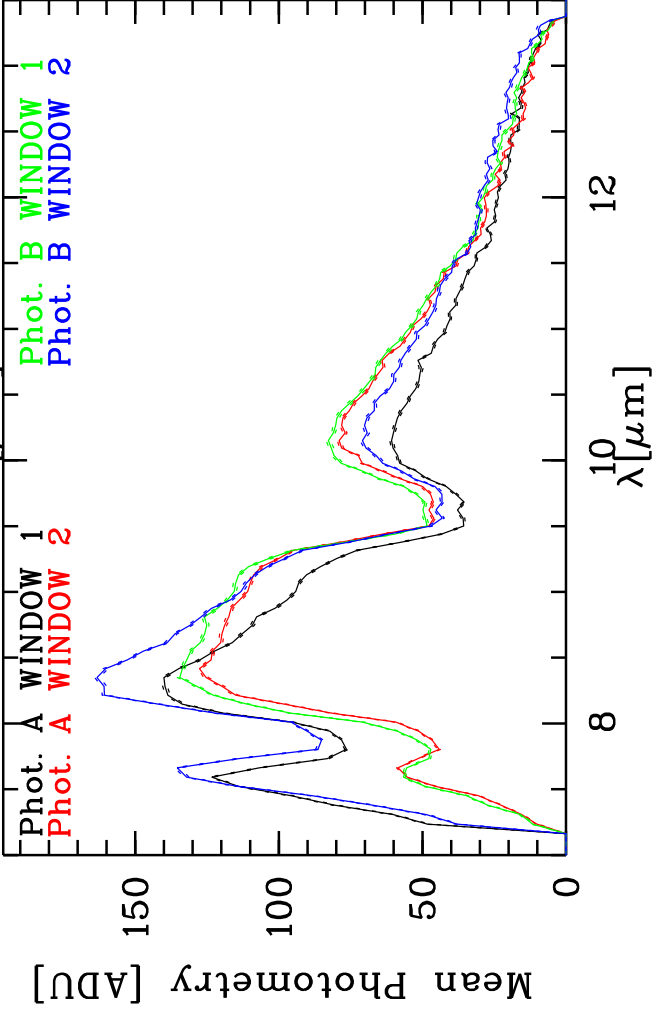

Targ: hd-18884/CAL\_03:02+04-(163-Jy)  
 Mode: HIGH\_SENS  
 Date: 2006-12-21T00:06:00

Grism: PRISM  
 Pro Science: 0  
 Stations: H0 - G0