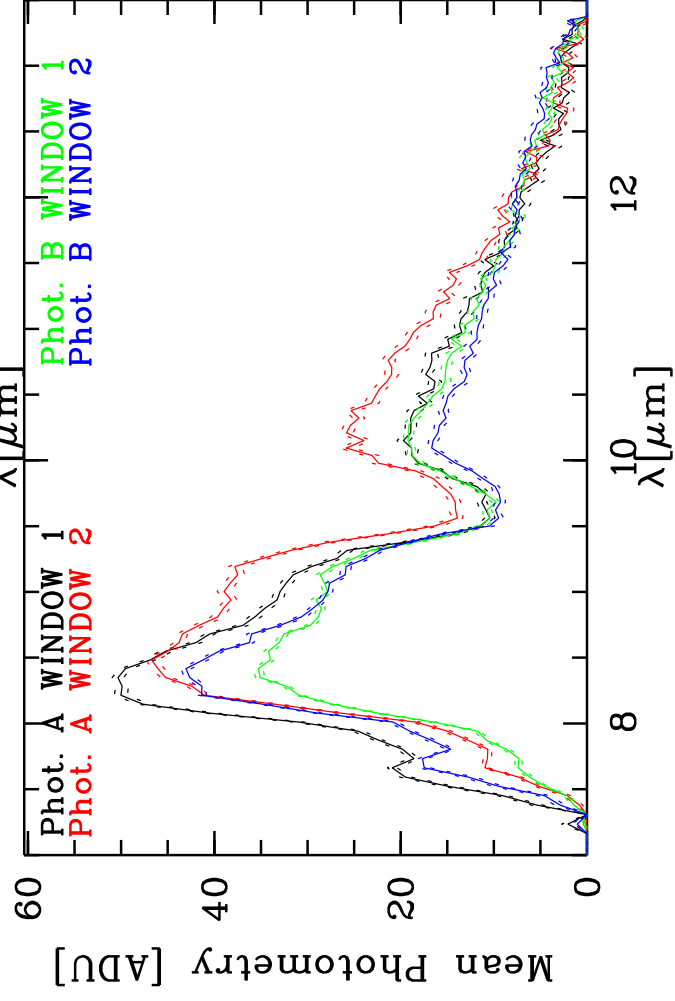

Targ: procyon/CAL_procyon-1
 Mode: HIGH_SENS
 Date: 2006-12-18T04:20:46

Grism: PRISM
 Pro Science: 0
 Stations: H0 - G0