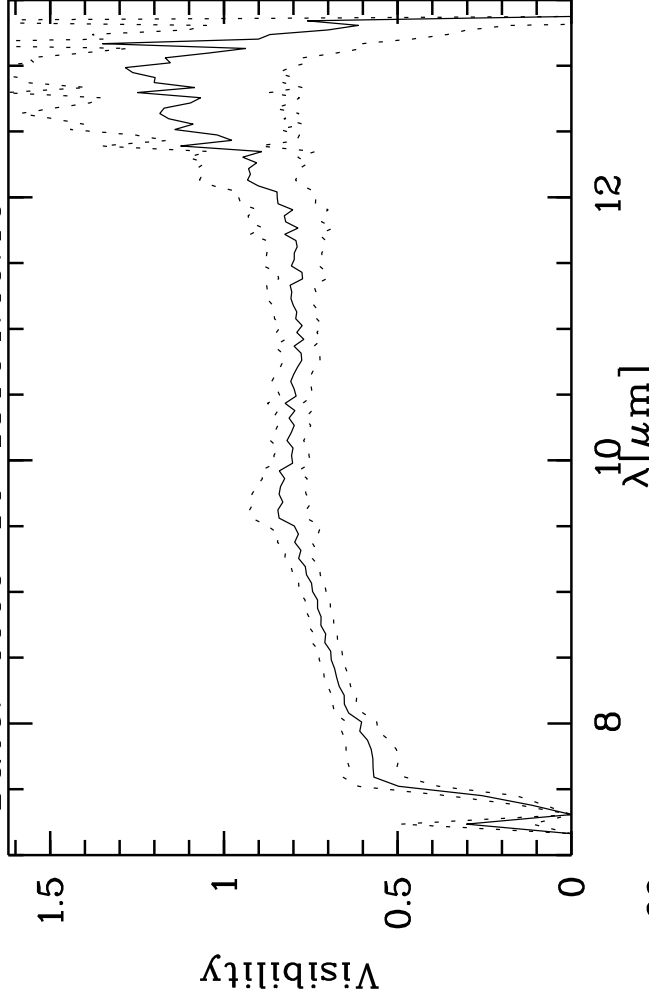

Targ: procyon/CAL_procyon-1
 Mode: HIGH_SENS
 Date: 2006-12-18T04:20:46

Grism: PRISM
 Pro Science: 0
 Stations: H0 - G0