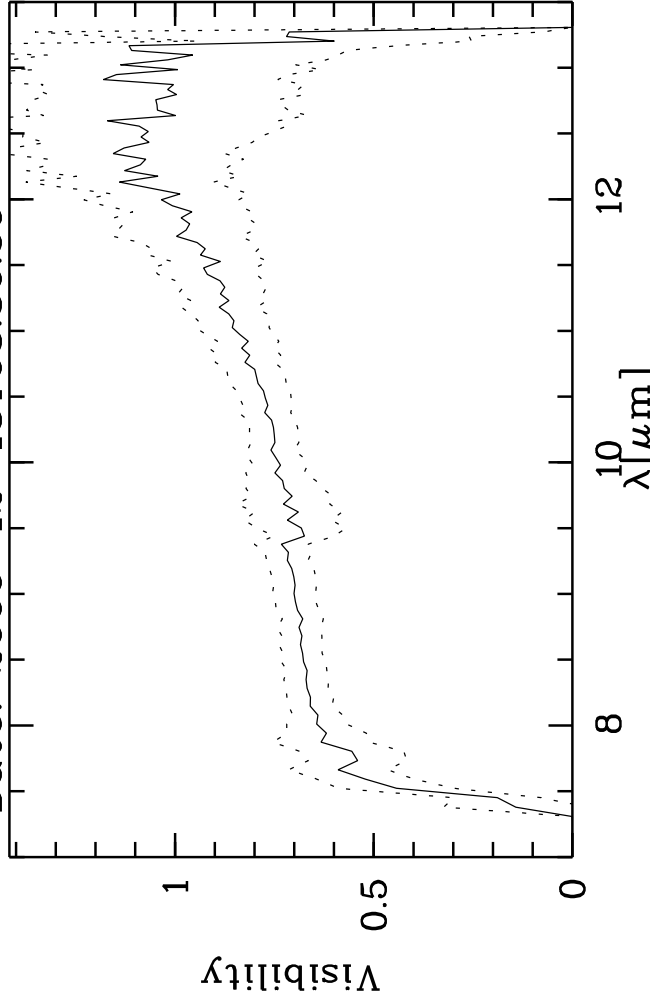

Targ: hd82668/CAL_hd82668-1
 Mode: HIGH_SENS
 Date: 2006-12-18T03:30:59

Grism: PRISM
 Pro Science: 0
 Stations: H0 - G0