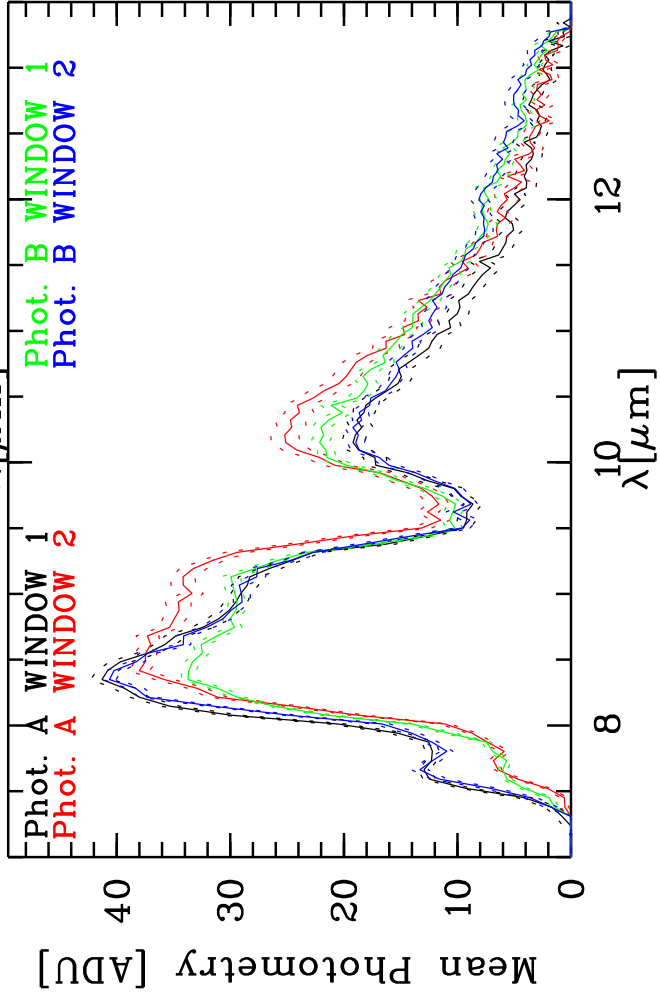

Targ: hd82668/CAL_hd82668-1
 Mode: HIGH_SENS
 Date: 2006-12-18T03:30:59

Grism: PRISM
 Pro Science: 0
 Stations: H0 - G0