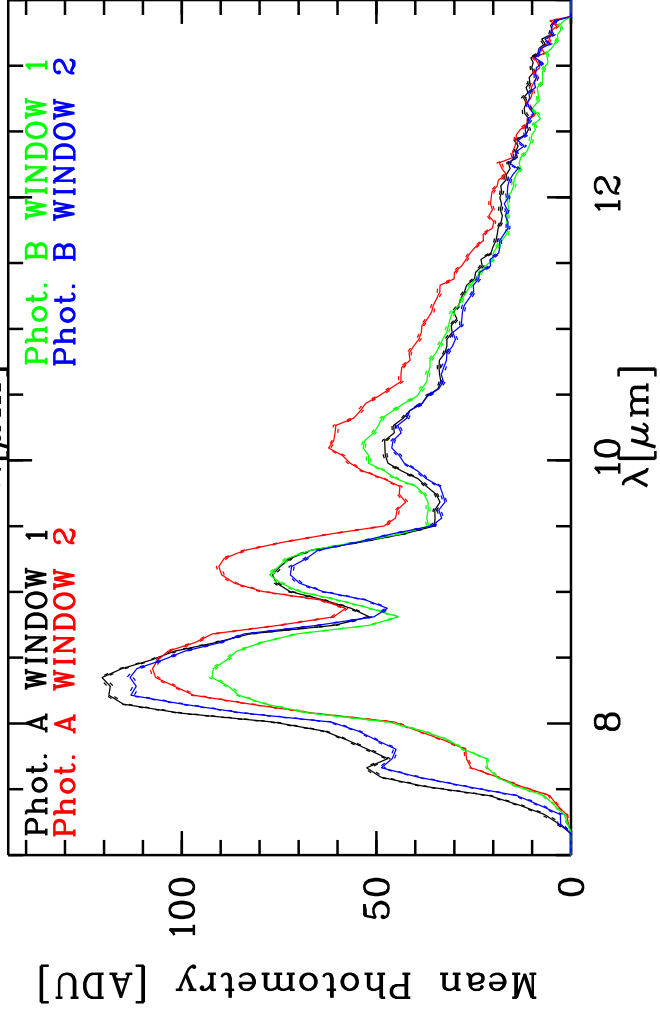

Targ: hd48915\_one/CAL\_hd48915\_one  
 Mode: HIGH\_SENS  
 Date: 2006-12-16T04:55:48

Grism: PRISM  
 Pro Science: 0  
 Stations: H0 - G0