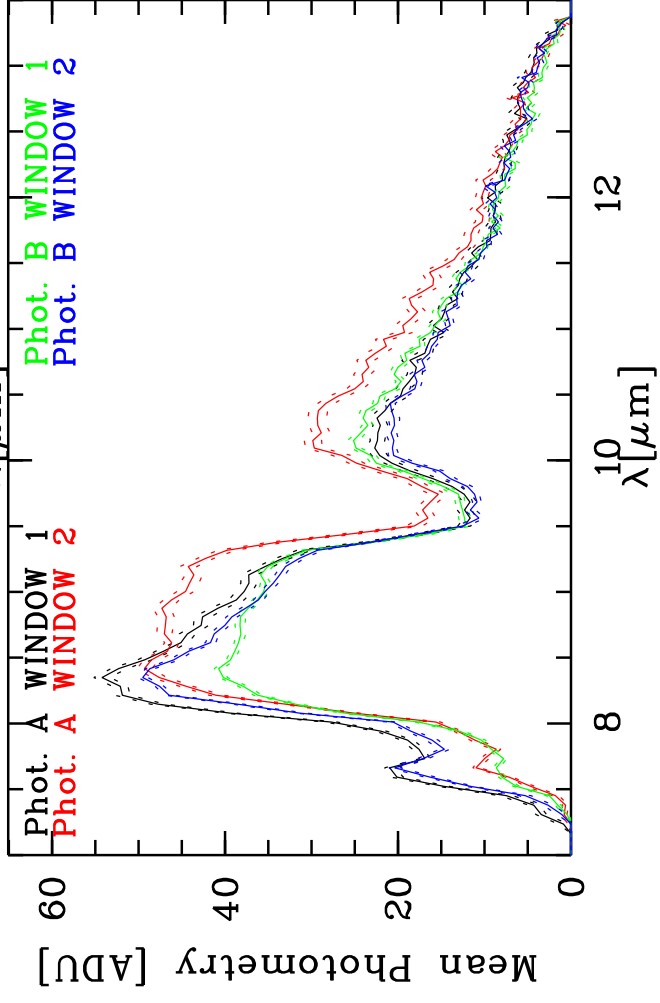

Targ: hd82668/CAL_hd82668-1
 Mode: HIGH_SENS
 Date: 2006-12-14T04:03:26

Grism: PRISM
 Pro Science: 0
 Stations: E0 - G0