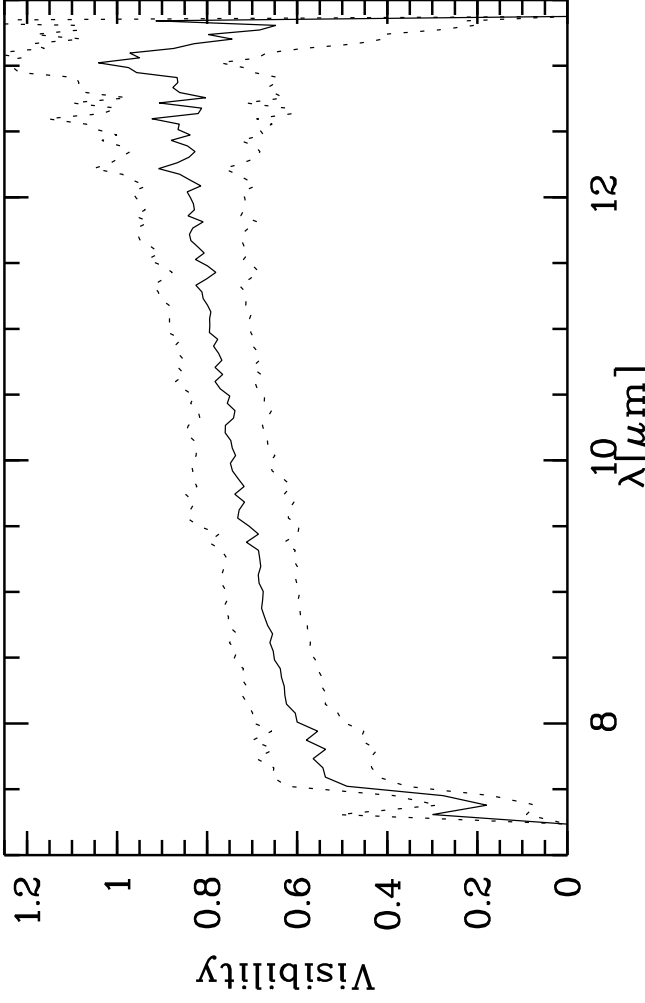

Targ: hd82668/CAL_hd82668-1
 Mode: HIGH_SENS
 Date: 2006-12-14T04:03:26

Grism: PRISM
 Pro Science: 0
 Stations: E0 - G0