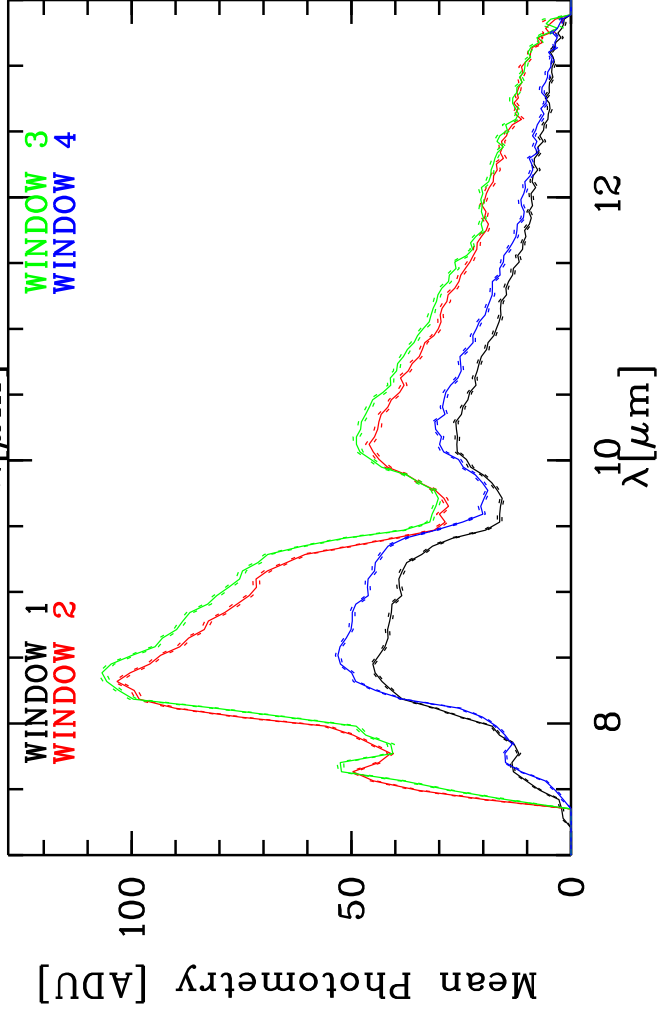

Targ: alpHya/CAL_AlphHya_rleo-0
 Mode: SCI_PHOT
 Date: 2006-11-11T08:39:18

Grism: PRISM
 Pro Science: 0
 Stations: H0 - D0

Window 1: 8.51996E+03_1.36934E+04_2.34045E+03_1.71156E+03
 Window 2: 8.26842E+03_1.47965E+04_4.13410E+03_1.97242E+03
 Window 3: 8.74834E+03_1.53560E+04_4.34330E+03_1.93976E+03
 Window 4: 8.35838E+03_1.30650E+04_2.01286E+03_1.68006E+03