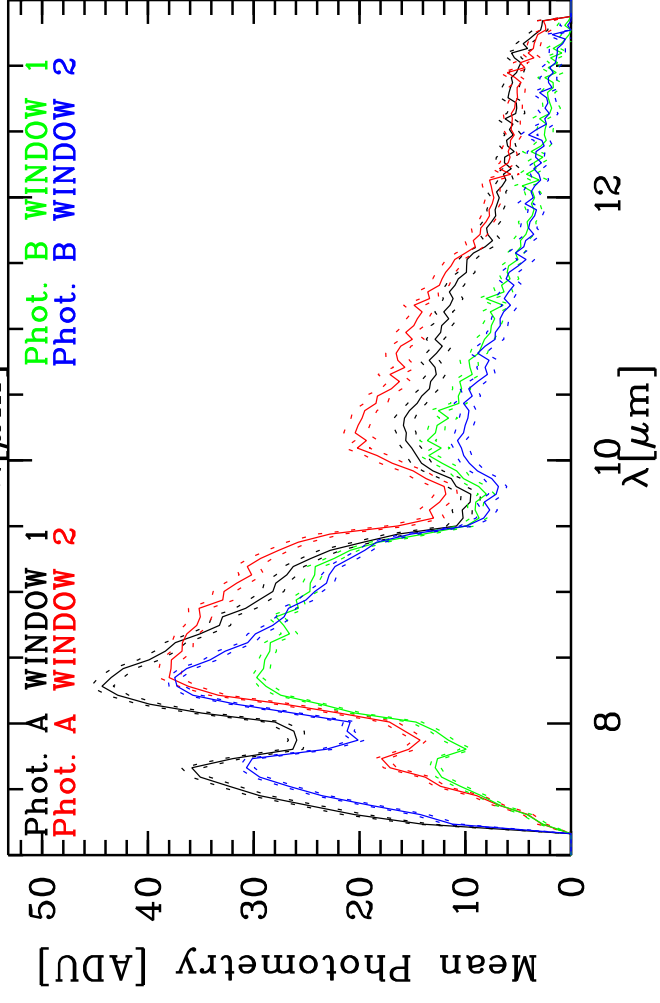

Targ: HD4128/CAL_HD4128_32m_4
 Mode: HIGH_SENS
 Date: 2006-09-20T04:00:24

Grism: PRISM
 Pro Science: 0
 Stations: D0 - G0