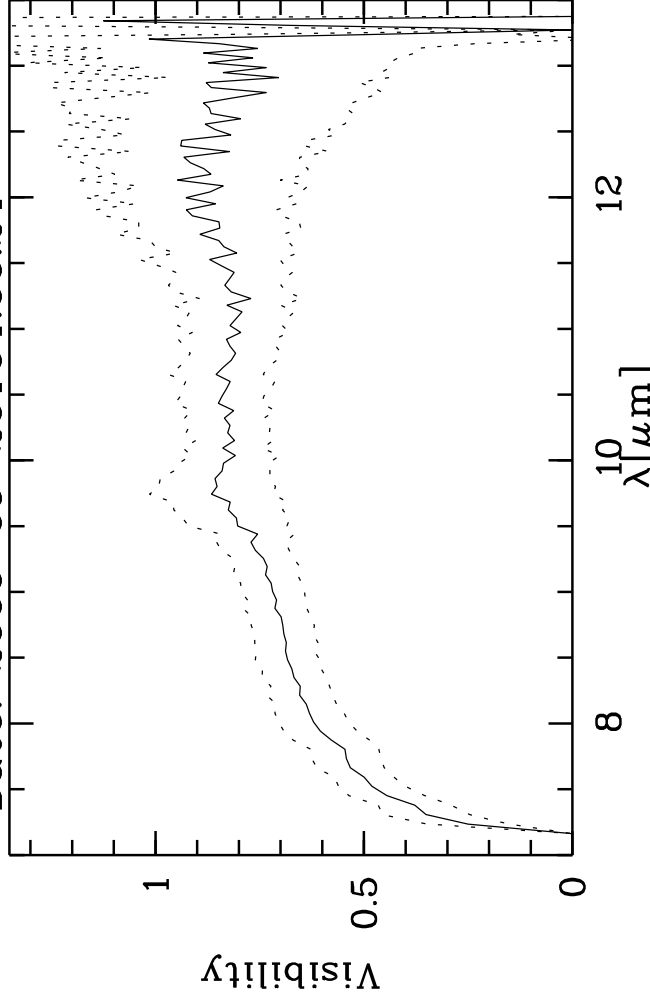

Targ: HD4128/CAL_HD4128_32m_4
 Mode: HIGH_SENS
 Date: 2006-09-20T04:00:24

Grism: PRISM
 Pro Science: 0
 Stations: D0 - G0