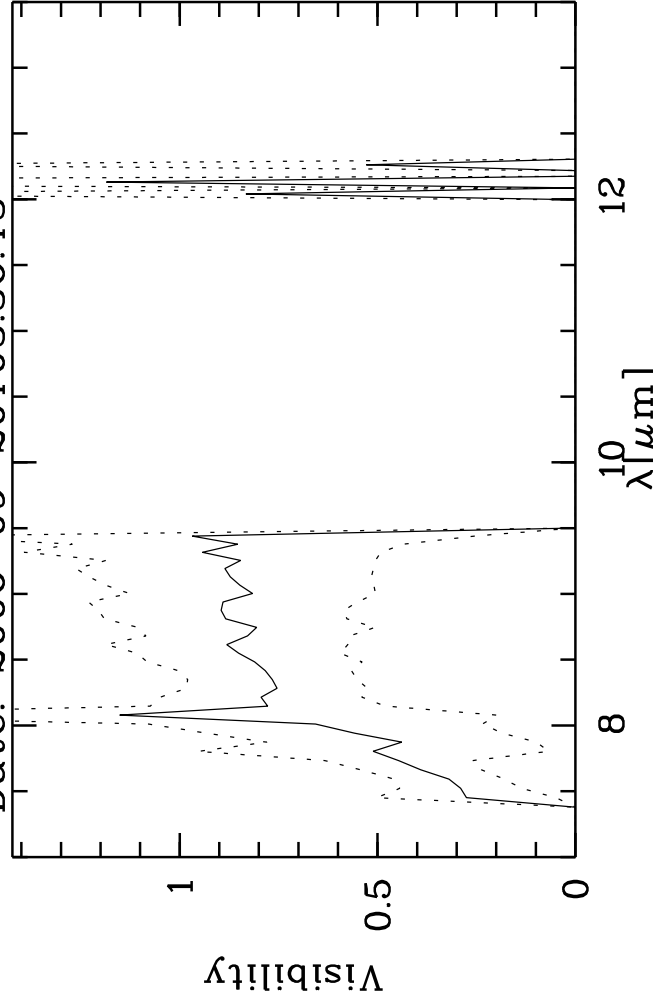

Targ: HD216131/STD\_HD216131\_2249+2436  
 Mode: HIGH\_SENS  
 Date: 2006-09-20T03:36:43

Grism: PRISM  
 Pro Science: 0  
 Stations: D0 - G0