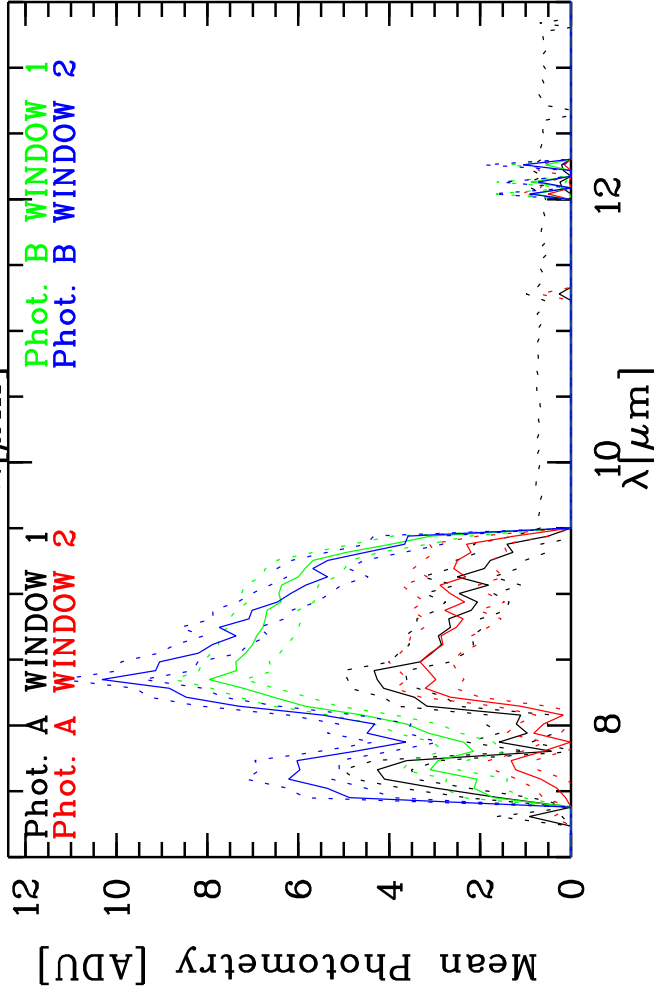

Targ: HD216131/STD\_HD216131\_2249+2436  
 Mode: HIGH\_SENS  
 Date: 2006-09-20T03:36:43

Grism: PRISM  
 Pro Science: 0  
 Stations: D0 - G0