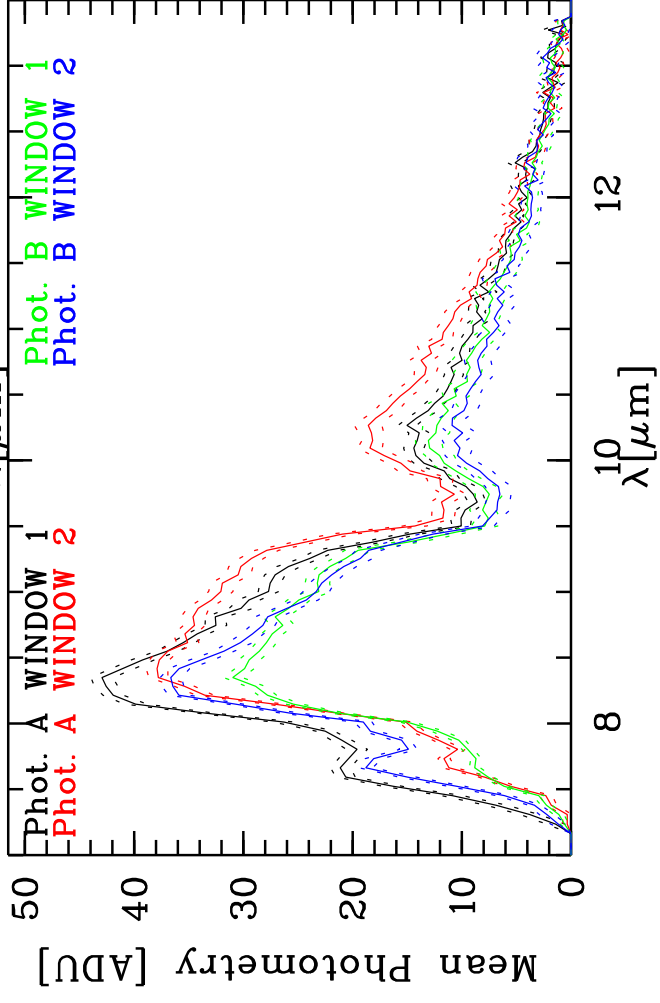

Targ: HD4128/CAL\_HD4128\_64m\_6  
 Mode: HIGH\_SENS  
 Date: 2006-09-18T04:30:17

Grism: PRISM  
 Pro Science: 0  
 Stations: A0 - G0