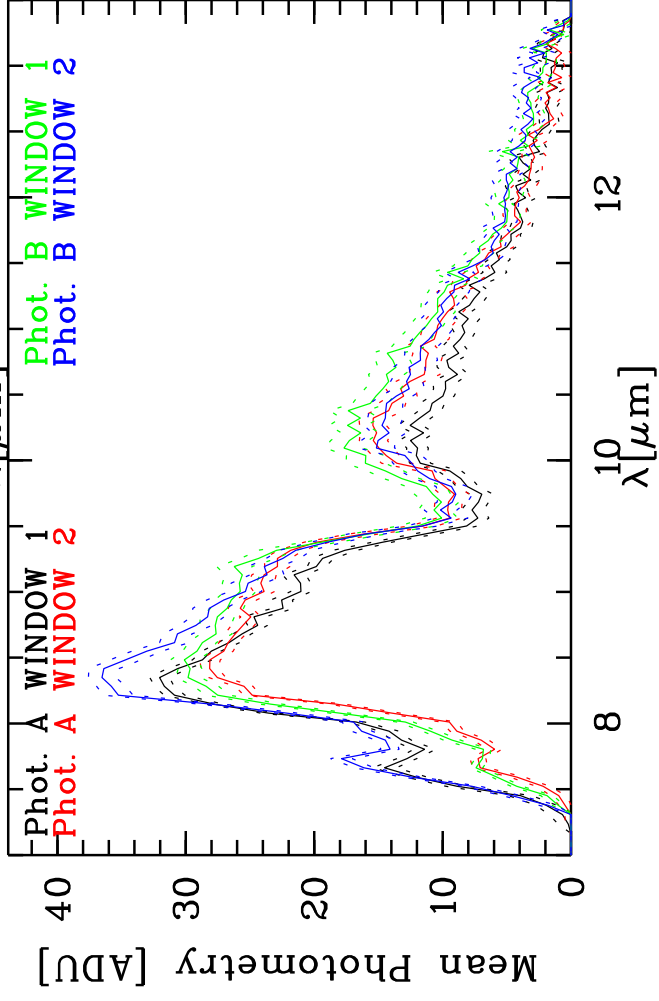

Targ: HD4128/CAL\_HD4128\_64m\_5  
 Mode: HIGH\_SENS  
 Date: 2006-09-18T03:12:47

Grism: PRISM  
 Pro Science: 0  
 Stations: A0 - G0