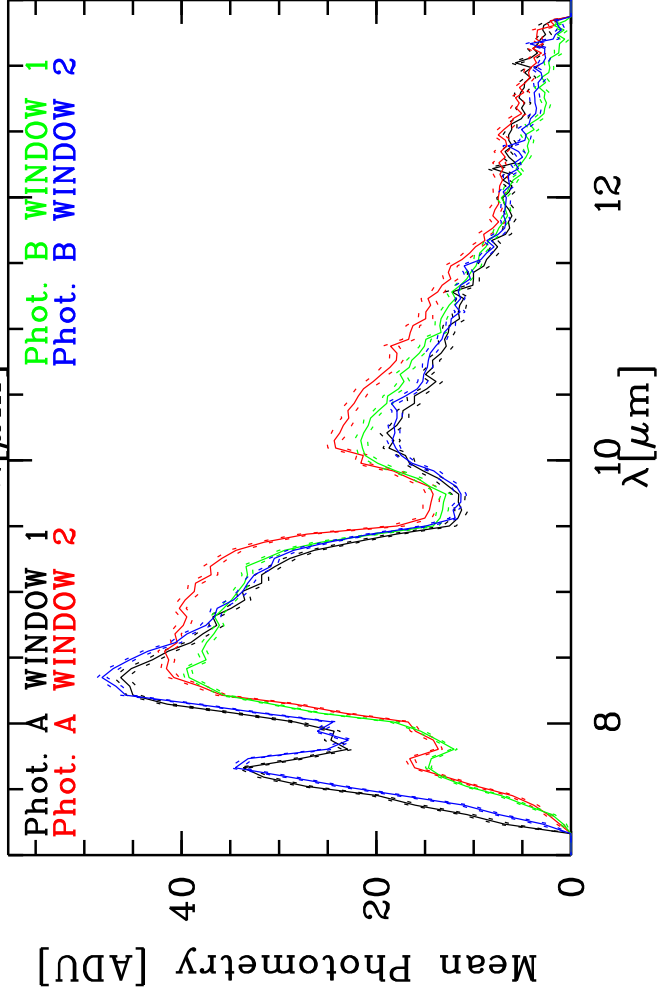

Targ: hd-9053/CAL\_01:28-43-(48-Jy)  
 Mode: HIGH\_SENS  
 Date: 2006-09-15T04:23:30

Grism: PRISM  
 Pro Science: 0  
 Stations: E0 - G0