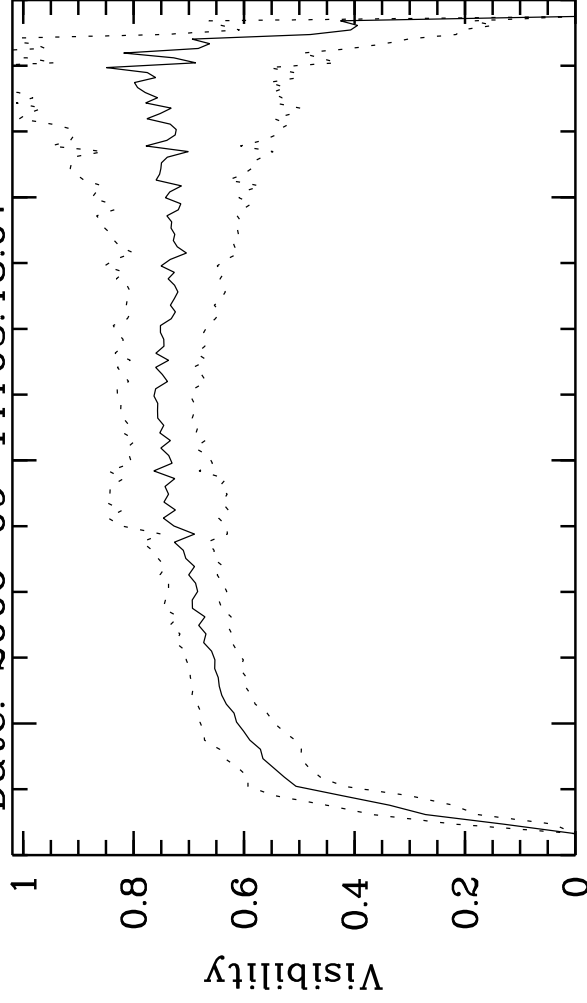

Targ: hd-9053/CAL_01:28-43-(48-Jy)
 Mode: HIGH_SENS
 Date: 2006-09-14T03:48:07

Mean Interf. Flux [ADU]

Grism: PRISM
 Pro Science: 0
 Stations: KO - G0