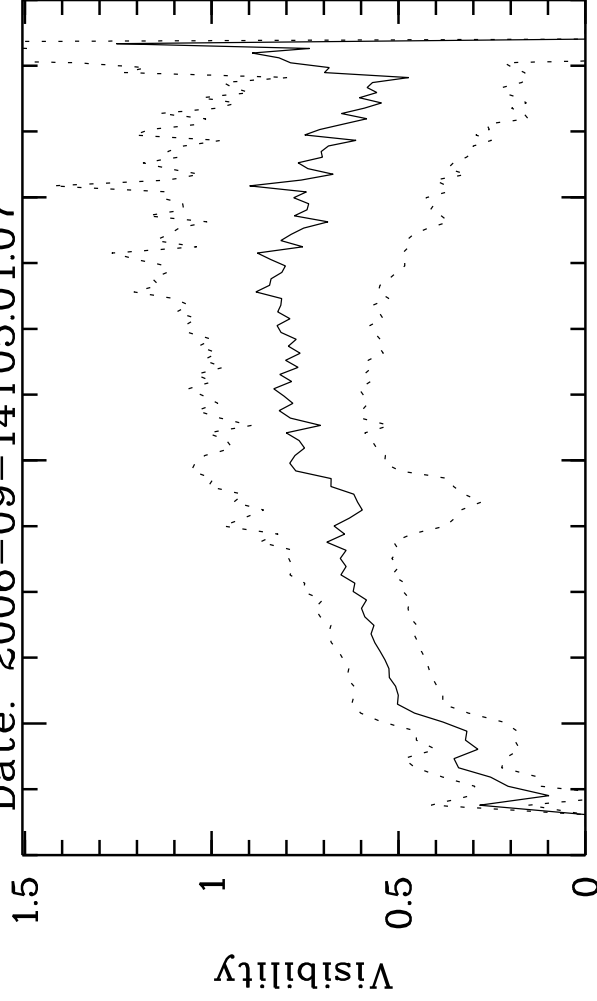

Targ: hd-33684/CAL_05:07-63-(27-Jy)
 Mode: HIGH_SENS
 Date: 2006-09-14T05:01:07

Grism: PRISM
 Pro Science: 0
 Stations: K0 - G0