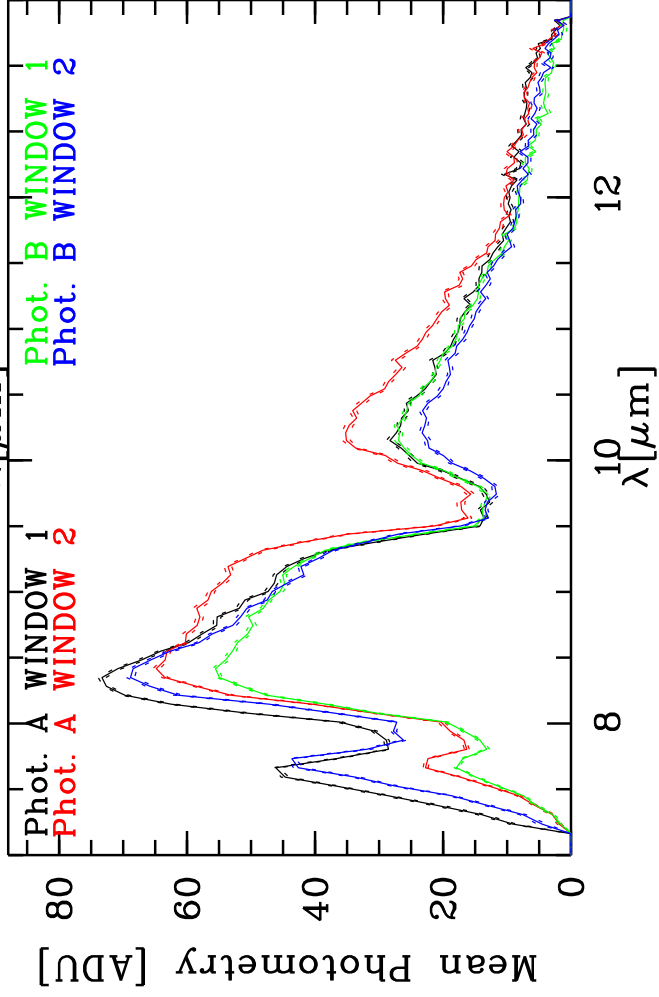

Targ: hd206778/CAL_21:44+09-(72-Jy)
 Mode: HIGH_SENS
 Date: 2006-08-28T00:21:28

Grism: PRISM
 Pro Science: 0
 Stations: E0 - G0