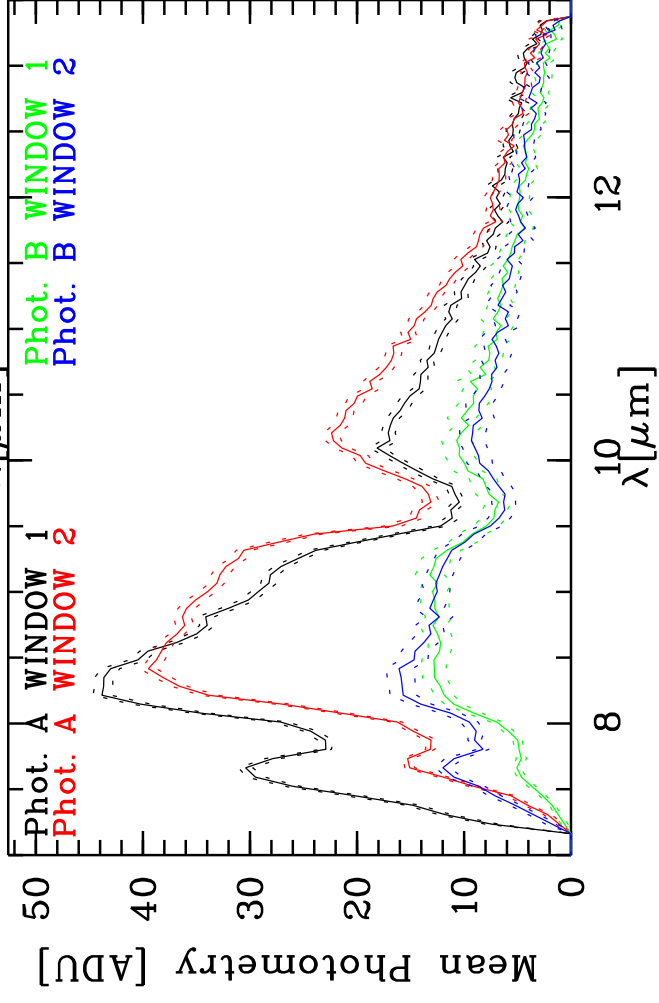

Targ: hd211416/CAL_22:18-60-(41-Jy)
 Mode: HIGH_SENS
 Date: 2006-08-27T04:11:34

Grism: PRISM
 Pro Science: 0
 Stations: E0 - G0