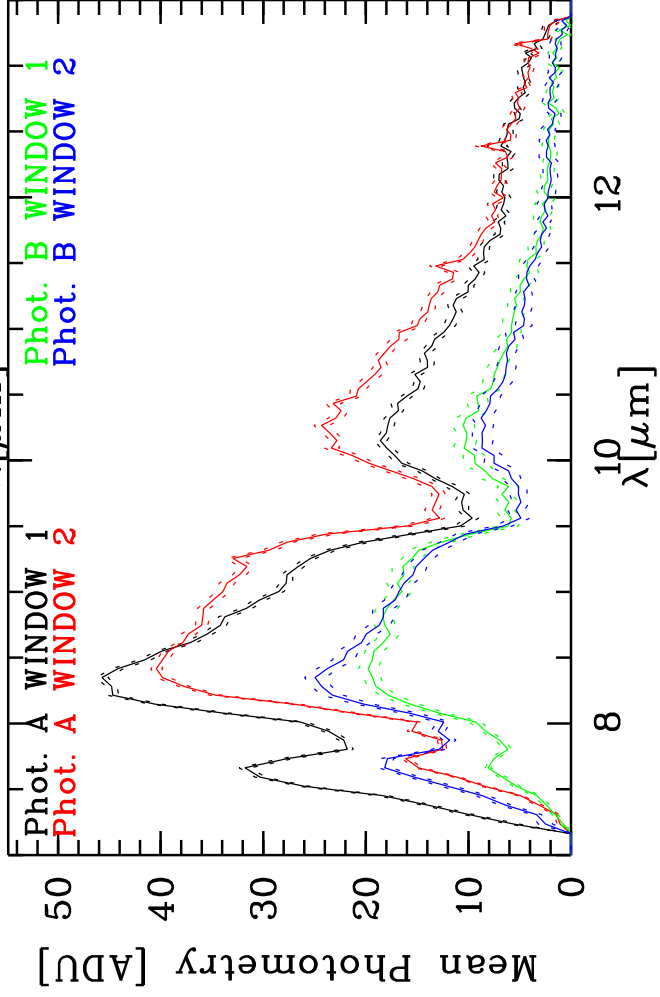

Targ: hd211416/CAL_22:18-60-(41-Jy)
 Mode: HIGH_SENS
 Date: 2006-08-27T02:51:09

Grism: PRISM
 Pro Science: 0
 Stations: E0 - G0