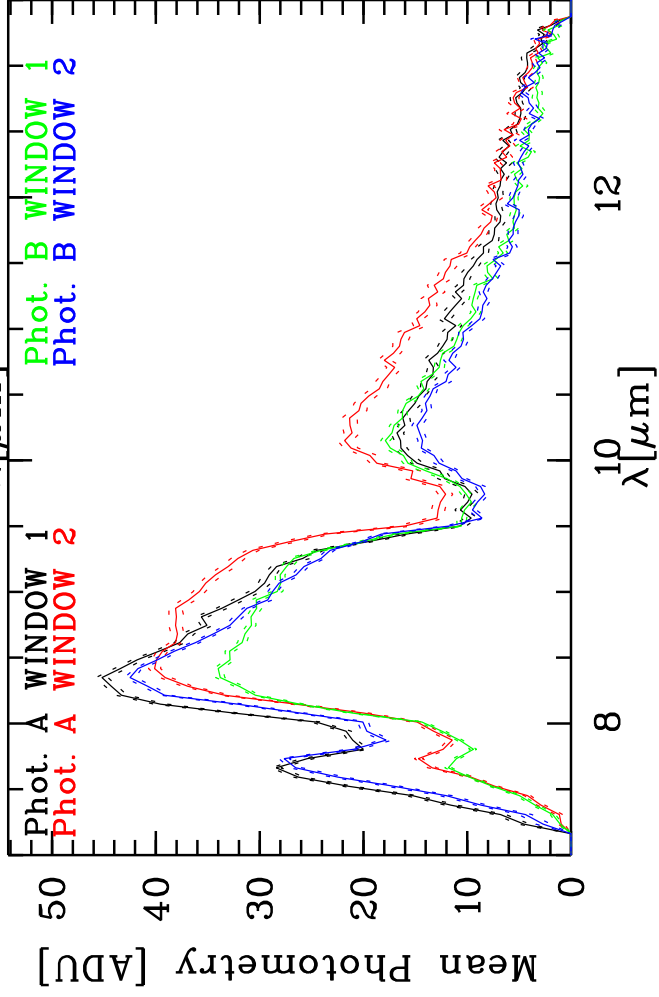

Targ: hd211416/CAL_22:18-60-(41-Jy)
 Mode: HIGH_SENS
 Date: 2006-08-27T01:26:29

Grism: PRISM
 Pro Science: 0
 Stations: E0 - G0