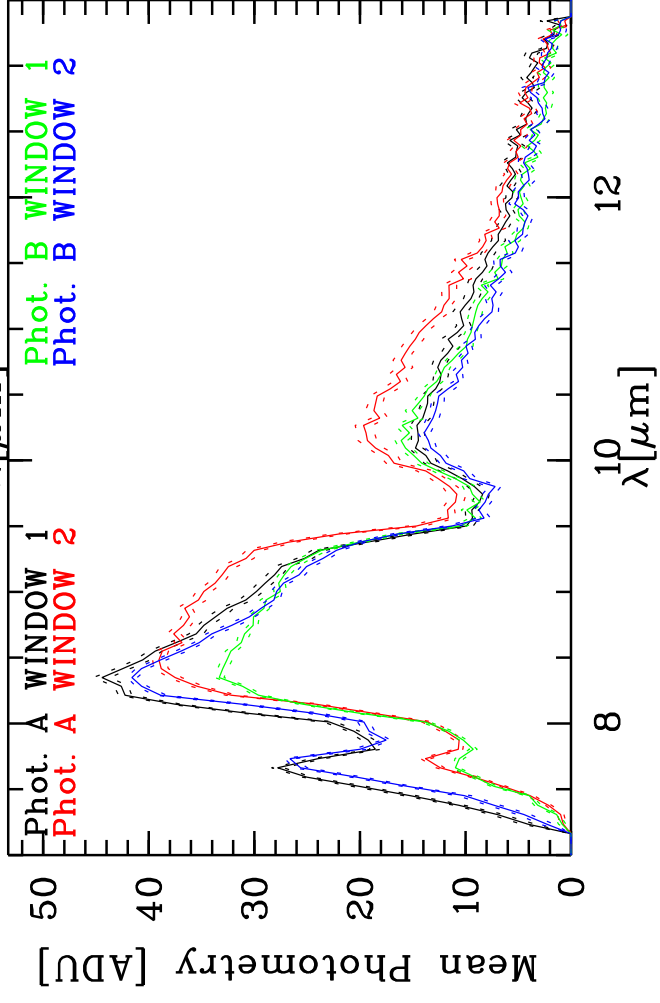

Targ: hd211416/CAL_22:18-60-(41-Jy)
 Mode: HIGH_SENS
 Date: 2006-08-27T01:14:41

Grism: PRISM
 Pro Science: 0
 Stations: E0 - G0