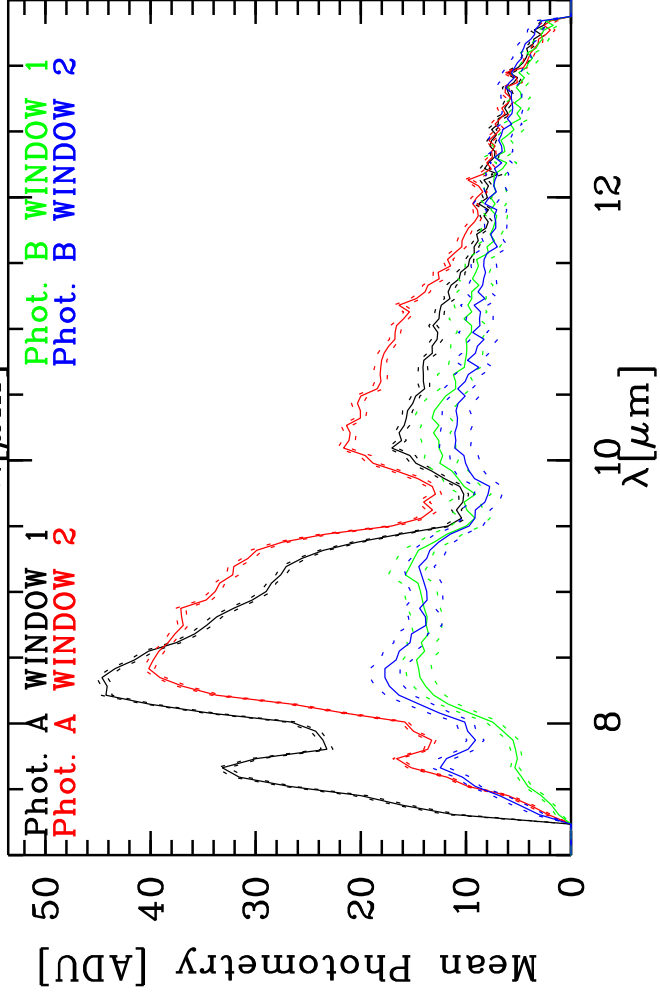

TF: 8.79000E-02 8.89000E-02 8.26000E-02 8.26000E-02 2.09000E-02  
 Cal: hd211416/ Targ: hd211416  
 Mode: HIGH\_SENS  
 Date: 2006-08-27T05:14:51

Grism: PRISM  
 Pro Science: 0  
 Stations: E0 - G0