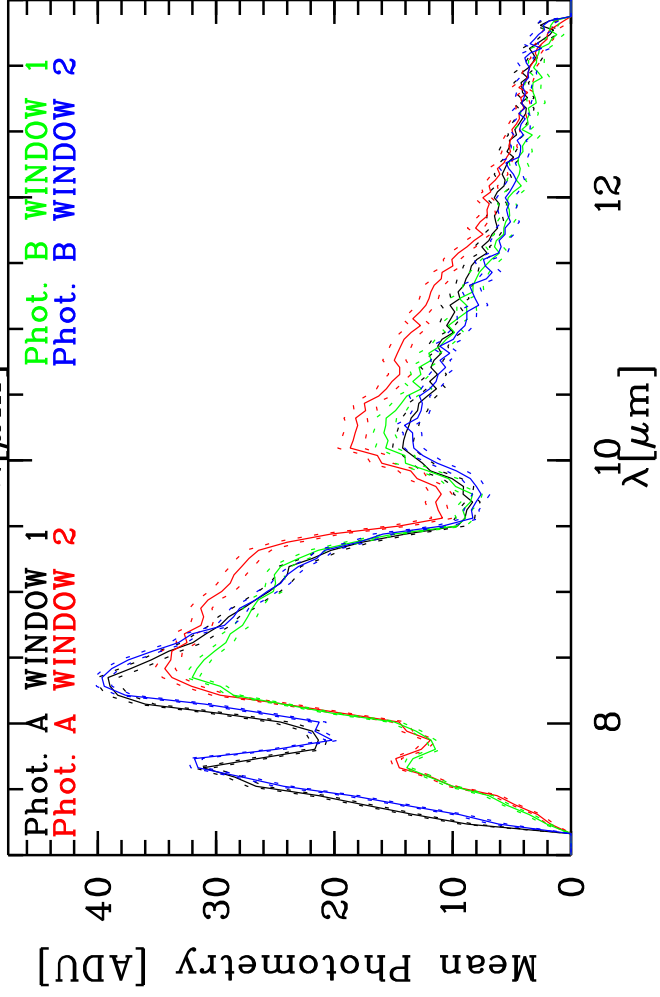

Targ: hd211416/CAL_22:18-60-(41-Jy)
 Mode: HIGH_SENS
 Date: 2006-08-26T03:52:54

Grism: PRISM
 Pro Science: 0
 Stations: E0 - K0