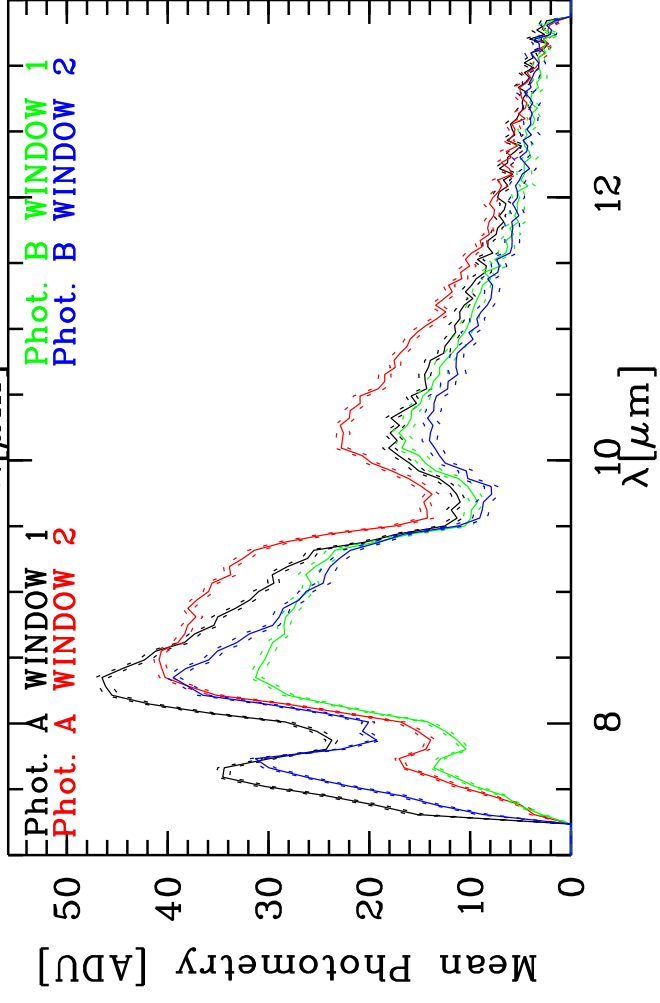

Targ: hd211416/CAL\_22:18-60-(41-Jy)  
 Mode: HIGH\_SENS  
 Date: 2006-08-26T03:03:41

Grism: PRISM  
 Pro Science: 0  
 Stations: E0 - K0