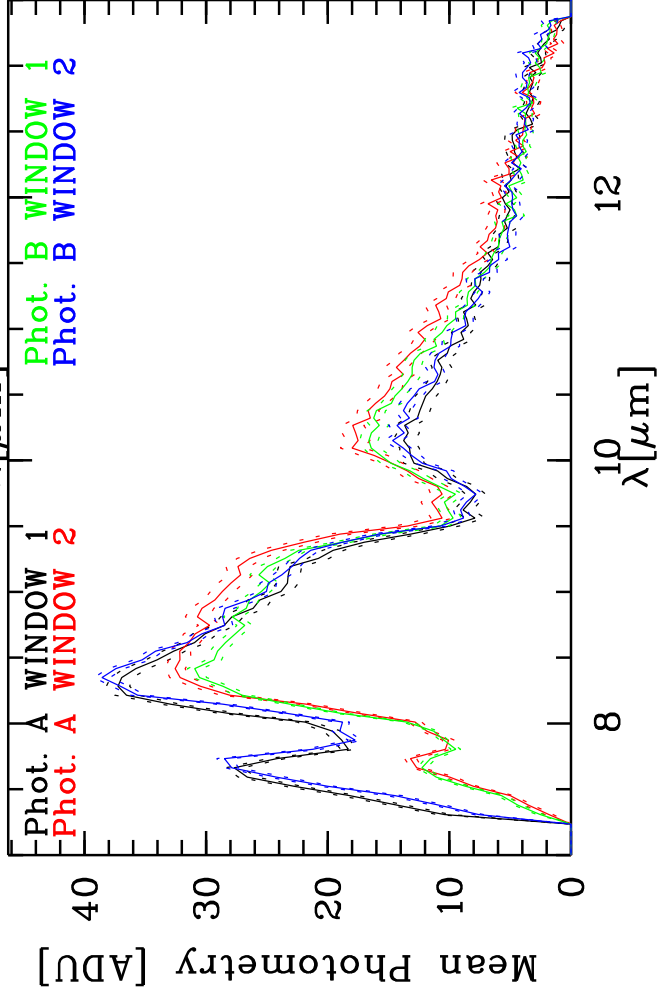

Targ: hd211416/CAL\_22:18-60-(41-Jy)  
 Mode: HIGH\_SENS  
 Date: 2006-08-26T02:38:48

Grism: PRISM  
 Pro Science: 0  
 Stations: E0 - K0