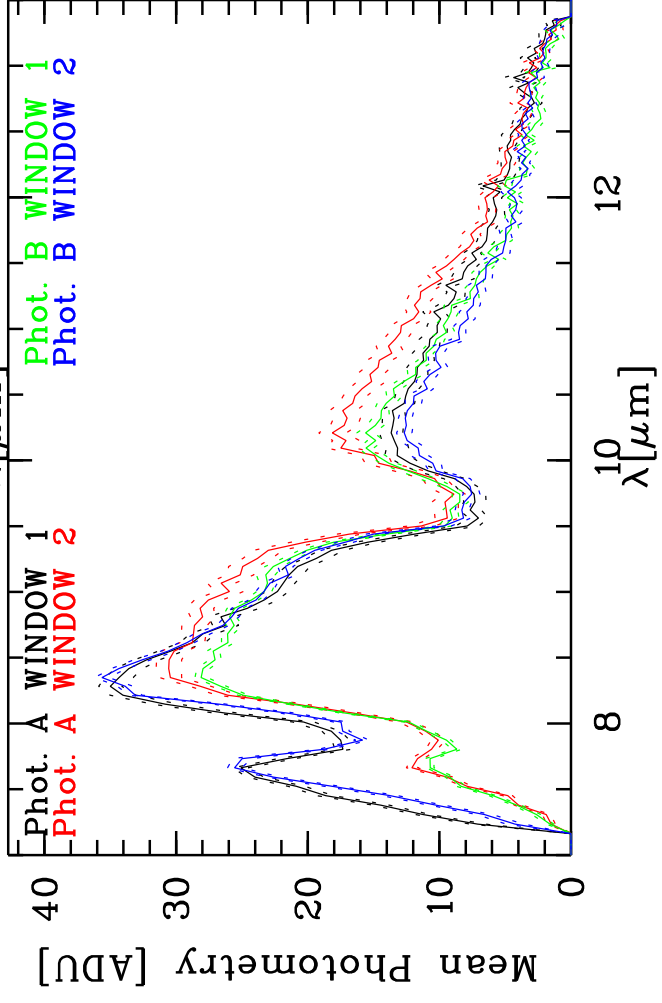

Targ: hd211416/CAL_22:18-60-(41-Jy)
 Mode: HIGH_SENS
 Date: 2006-08-26T02:15:04

Grism: PRISM
 Pro Science: 0
 Stations: E0 - K0