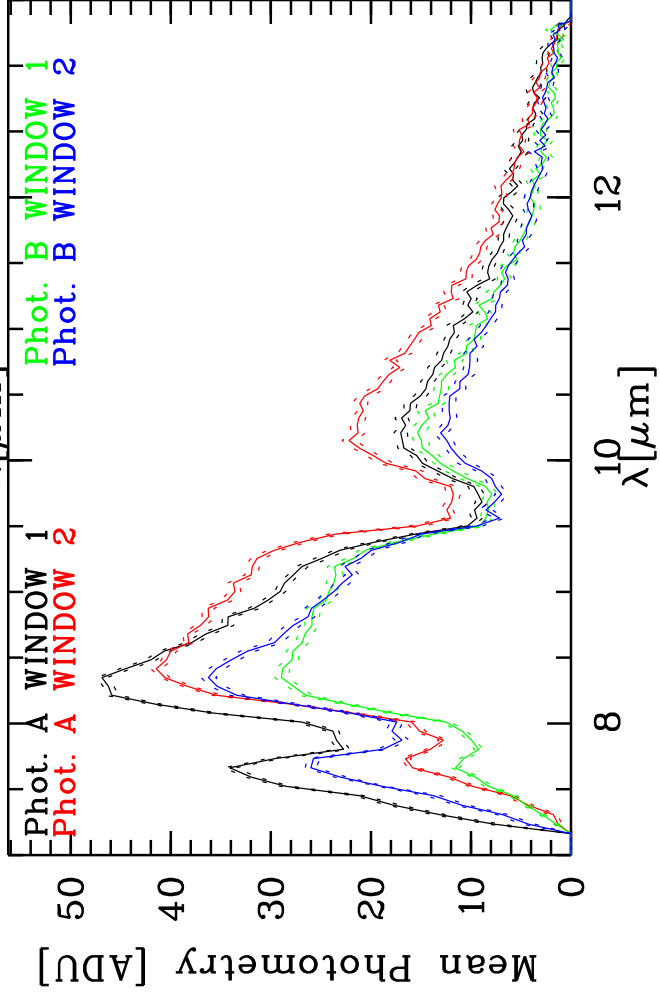

Targ: hd211416/CAL_22:18-60-(41-Jy)
 Mode: HIGH_SENS
 Date: 2006-08-26T02:03:30

Grism: PRISM
 Pro Science: 0
 Stations: E0 - K0